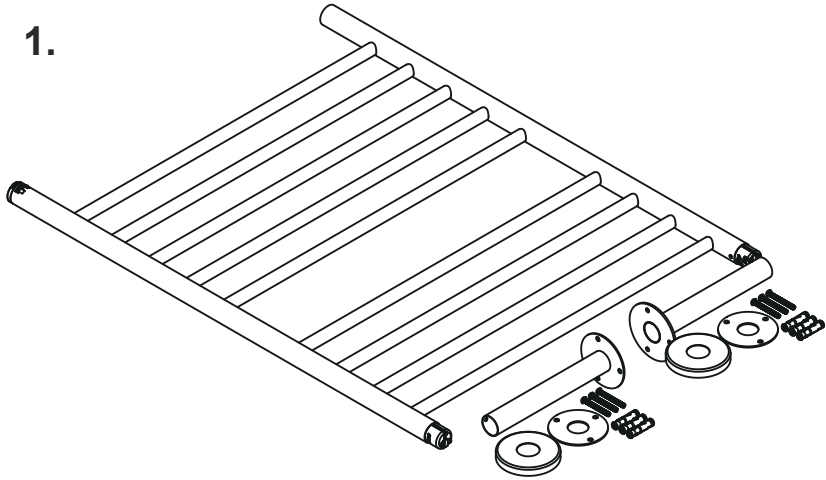

**BATHROOM  
BUTLER**

**Assembly Instructions for NATURAL 9 Bar FM WPS -PTS & TDC**  
ASSEM-NAT09FMv2.0

Thank you for purchasing this BATHROOM BUTLER® product.

Please follow these instructions to assemble this BATHROOM BUTLER® product.

1.

2.

3.

4.

5.