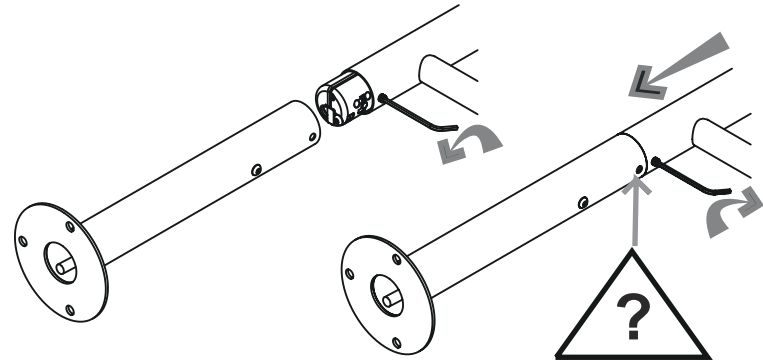

**BATHROOM  
BUTLER**

**Assembly Instructions for NATURAL 9 Bar FM WPS -PTS & TDC**  
ASSEM-NAT09FMv2.0

Thank you for purchasing this BATHROOM BUTLER® product.

Please follow these instructions to assemble this BATHROOM BUTLER® product.

1.

2.

3.

4.

5.