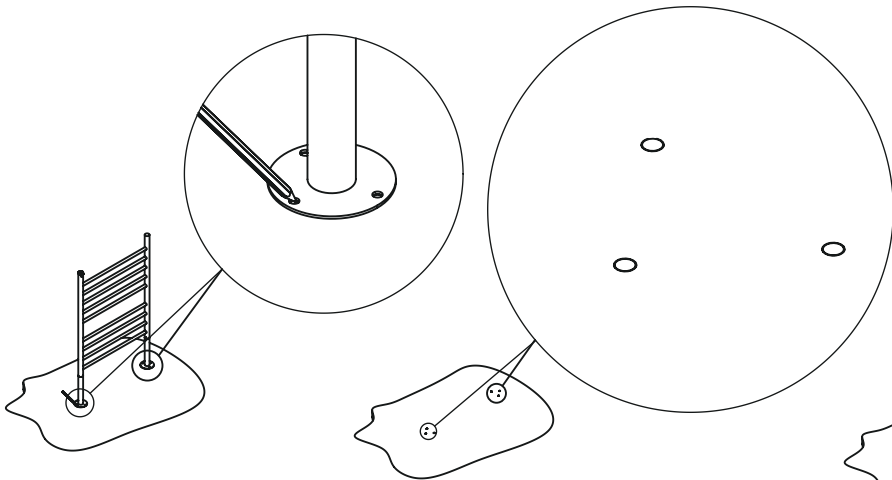

**BATHROOM  
BUTLER**

**Assembly Instructions for NATURAL 9 Bar FM WPS -PTS & TDC**  
ASSEM-NAT09FMv2.0

Thank you for purchasing this BATHROOM BUTLER® product.

Please follow these instructions to assemble this BATHROOM BUTLER® product.

1.

2.

3.

4.

5.