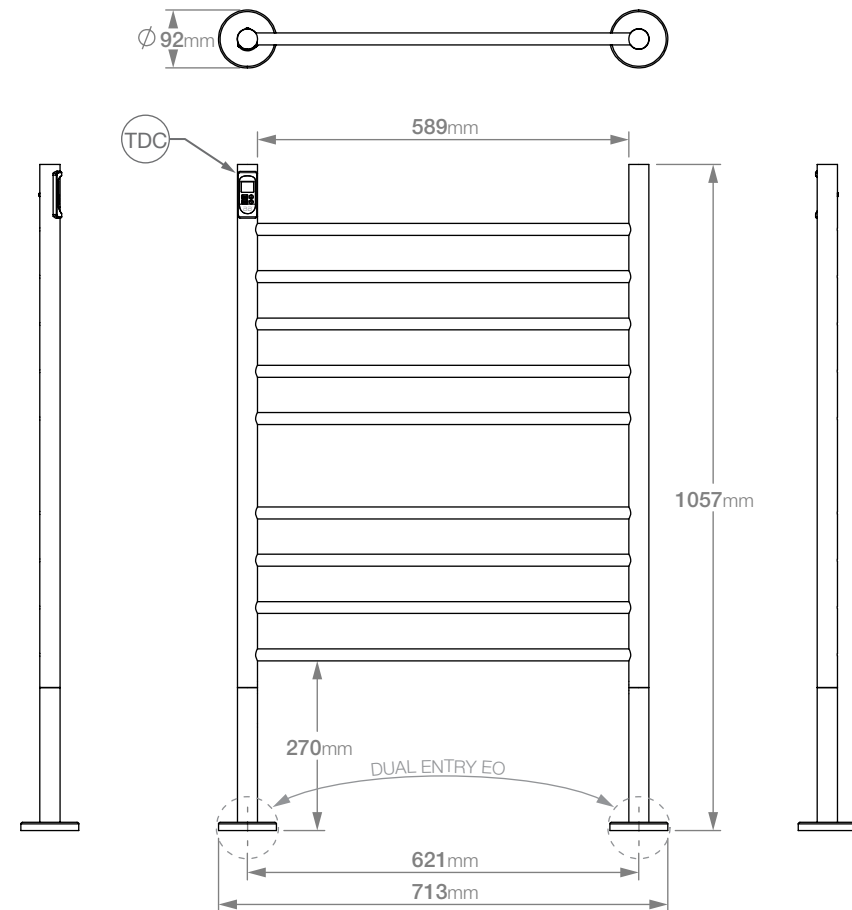

NATURAL 9 Bar 650mm Floor-Mounted-TDC 230V

GRADE 304 Stainless Steel

Model/SKU: NAT08222-TDC-####*
(*where #### is the relevant finish code)

HTR Technical Specifications:

Size: 713mm (width) x 1057mm (height)

Controller Technical Specifications:

INPUT Voltage Range: 190VAC~250VAC

Operating Frequency: 50 Hz \pm 2%

Load Capability: 0.18A~4A

Load Control Range: 40~100%

Standby Current: 3.5mA

NOTES:

*EO Denotes DUAL ENTRY Electrical Outlet connection

*TDC Denotes location of TDC Timer

Dimensions given are in **mm**. Bathroom Butler® reserves the right to alter and/or remove designs from time to time without prior notice. This drawing is to be used for reference purposes only. E &O.E.