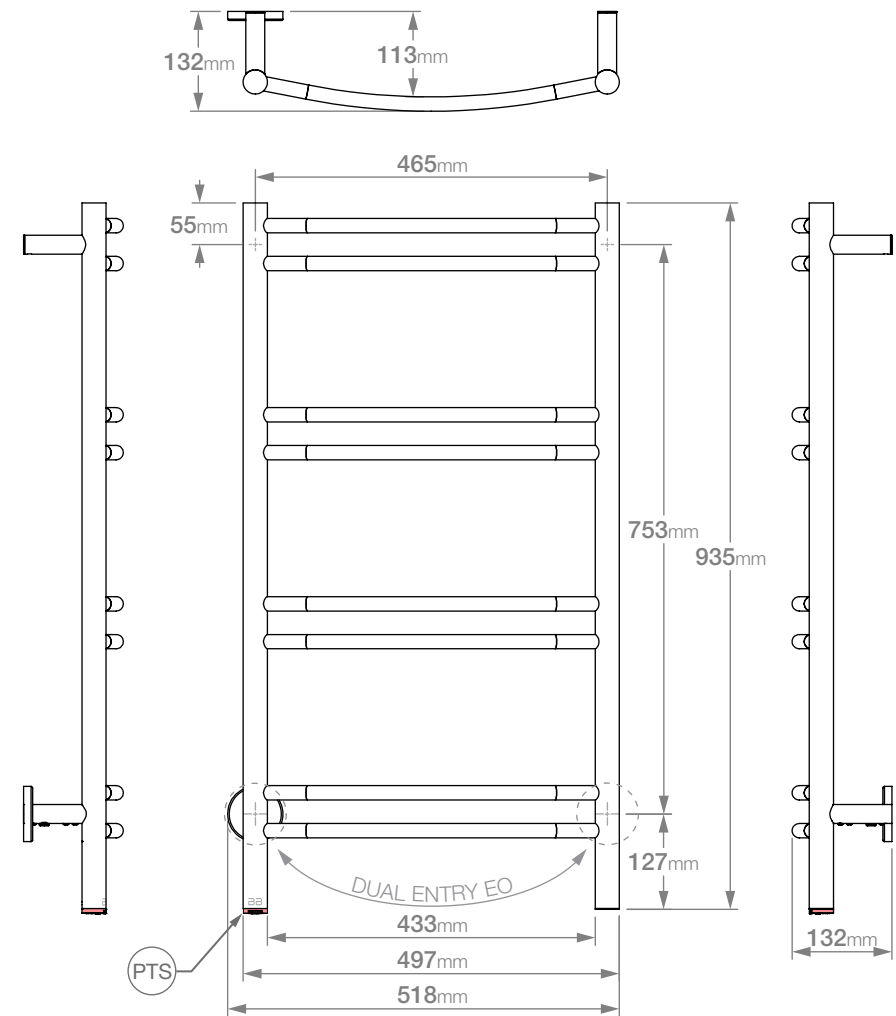

NATURAL 8 Bar 500mm CRV-PTS 230V

GRADE 304 Stainless Steel

Model/SKU: NAT08222-PTS-####*
(*where #### is the relevant finish code)

HTR Technical Specifications:

Size: 518mm (width) x 935mm (height)

Power: 90 Watts

INPUT Voltage Range: 190VAC~250VAC

Operating Frequency: 50 Hz \pm 2%

Load Capability: 0.18A~4A

Load Control Range: 40~100%

Standby Current: 3.0mA

Suggested Height of Electrical Outlet = 875mm
(this is only an indication as every installation is different)

NOTES:

*EO Denotes DUAL ENTRY Electrical Outlet connection

*PTS Denotes location of PTSelect Switch

Dimensions given are in **mm**. Bathroom Butler® reserves the right to alter and/or remove designs from time to time without prior notice. This drawing is to be used for reference purposes only. E & O.E.