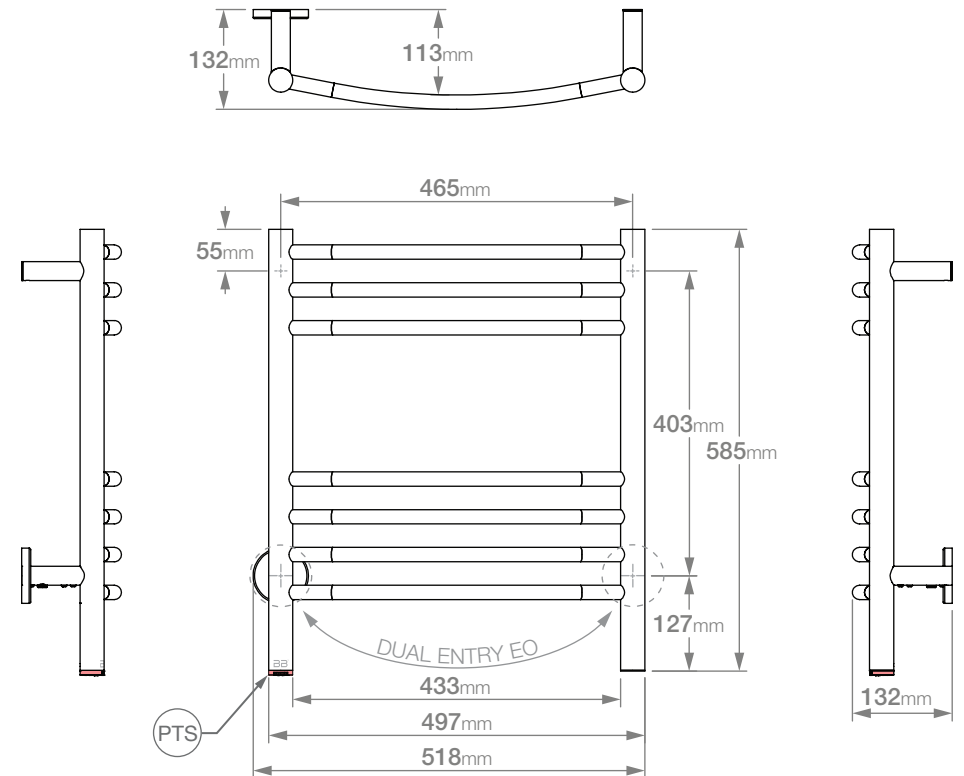

# NATURAL 7 Bar 500mm CRV-PTS 230V

GRADE 304 Stainless Steel

**Model/SKU:** NAT07222-PTS-####\*

(\*where #### is the relevant finish code)

## HTR Technical Specifications:

**Size:** 524mm (width) x 585mm (height)

**Power:** 60 Watts

**Current:** 0.26 Amps

**Volts:** 230 VAC

**IP Rating:** IPX5

**Controller Fitted:** PTSelect Switch (PTS)

Suggested Height of Electrical Outlet = 1075mm

(this is only an indication as every installation is different)

## NOTES:

\*EO Denotes DUAL ENTRY Electrical Outlet connection

\*PTS Denotes location of PTSelect Switch

Dimensions given are in **mm**. Bathroom Butler® reserves the right to alter and/or remove designs from time to time without prior notice. This drawing is to be used for reference purposes only. E & O.E.