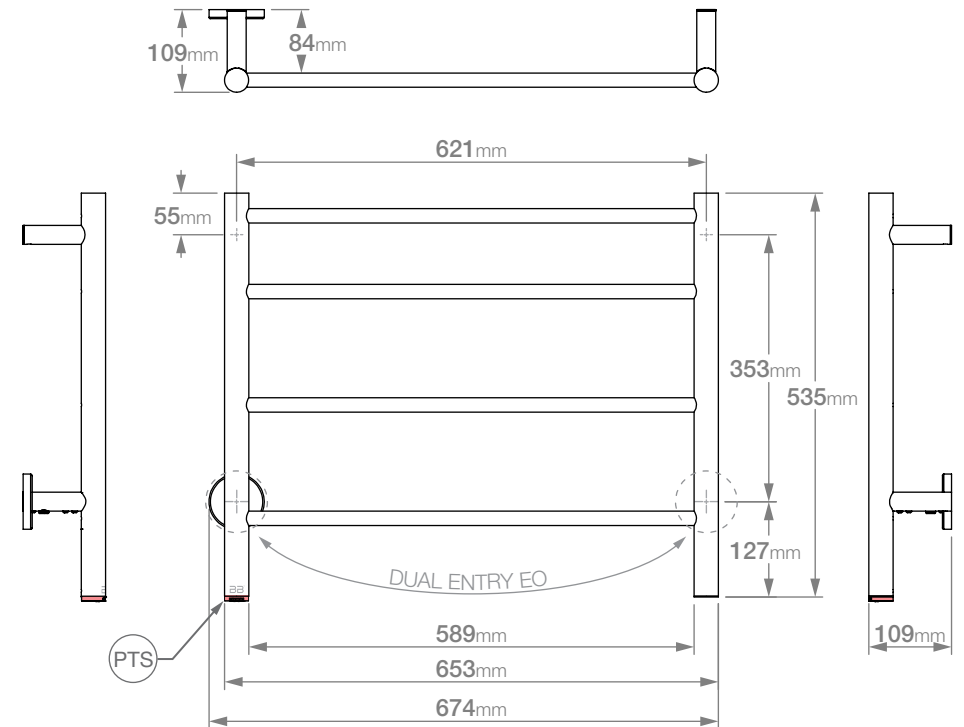

NATURAL 4 Bar 650mm STR-PTS 230V

GRADE 304 Stainless Steel

Model/SKU: NAT04231-PTS-####*

(*where #### is the relevant finish code)

HTR Technical Specifications:

Size: 674mm (width) x 535mm (height)

Power: 60 Watts

INPUT Voltage Range: 190VAC~250VAC

Operating Frequency: 50 Hz $\pm 2\%$

Load Capability: 0.18A~4A

Load Control Range: 40~100%

Standby Current: 3.0mA

Suggested Height of Electrical Outlet = 1125mm
(this is only an indication as every installation is different)

NOTES:

*EO Denotes DUAL ENTRY Electrical Outlet connection

*PTS Denotes location of PTSelect Switch

Dimensions given are in mm. Bathroom Butler® reserves the right to alter and/or remove designs from time to time without prior notice. This drawing is to be used for reference purposes only. E & O.E.