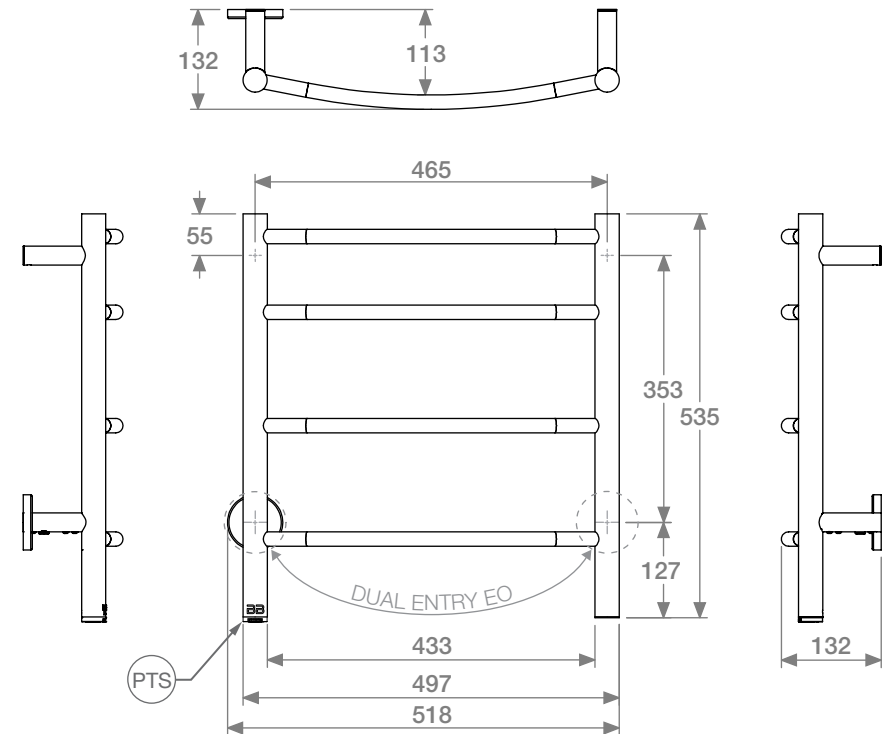

### Controller Technical Specifications:

**Controller:** PTSelect Switch  
**INPUT Voltage Range:** 190VAC~250VAC  
**Operating Frequency:** 50 Hz  $\pm 2\%$   
**Load Capability:** 0.18A~4A  
**Load Control Range:** 40~100%  
**Standby Current:** 3.0mA

### HTR Technical Specifications:

**Model:** NAT04222-PTS-POLS  
**Size:** 518mm (width) x 535mm (height)  
**Power:** 40 Watts  
**Current:** 0.18 Amps  
**Volts:** 230 VAC  
**IP Rating:** IPX5

Suggested Height of Electrical Outlet = 1125mm  
*(this is only an indication as every installation is different)*

#### NOTES:

- \*EO Denotes DUAL ENTRY Electrical Outlet connection
- \*PTS Denotes location of PTSelect Switch

Dimensions given are in mm. Bathroom Butler® reserves the right to alter and/or remove designs from time to time without prior notice. This drawing is to be used for reference purposes only. E & O.E. This product may not be available in your specific country, please check local website for availability. Copyright Bathroom Butler® 2016