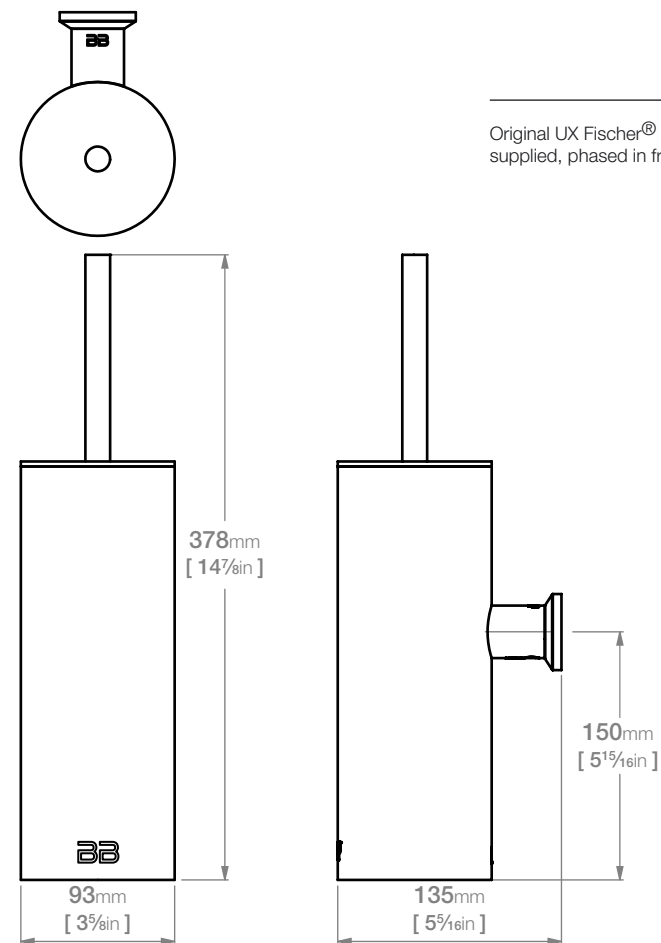

Wall Fixings Supplied:
Masonry

Original UX Fischer® Wall Plug
supplied, phased in from June 2015.