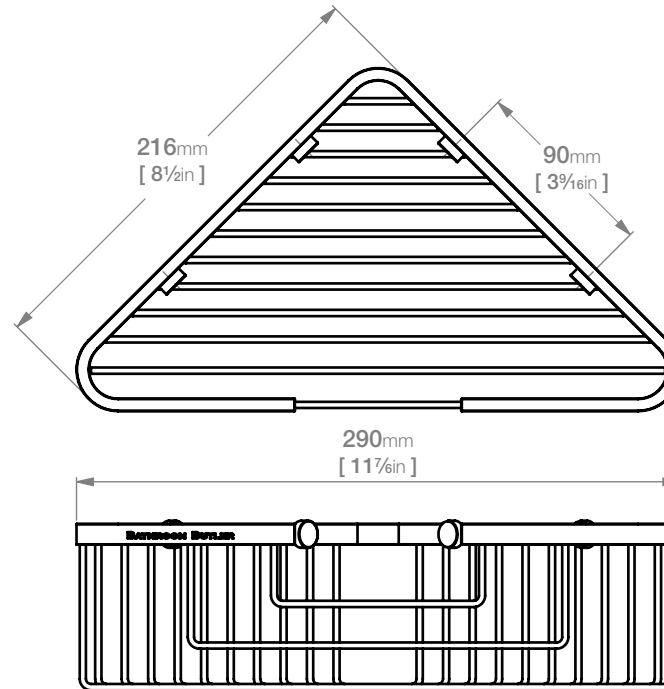

USA: 631.464.2851 • info@bathroombutler.com • www.bathroombutler.com
South Africa: 0860 104 653 • info@bathroombutler.co.za • www.bathroombutler.co.za
Australia: 1300 133 320 • sales@bathe.net.au • www.bathe.net.au
Mauritius: 230 242 1248 • sales@lisinggroup.com • www.bathroombutler.com

Document version **2.4**
Product version **2.1**