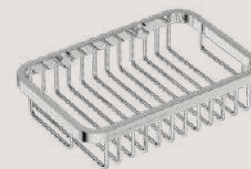

Function, in perfect form
9100 SERIES

A premium selection of bathroom accessories inspired by industrial design. A versatile range, it embraces a minimalistic approach with its compact size, yet delivers a refined finish.

Shower Basket – Corner
 Model: 9115 ●

Soap Basket
 Model: 9133 ●

Shower + Soap Basket Combo
 Model: 9122 ●

Toilet Brush + Closed Holder Freestanding
 Model: 9136 ●●●

Toilet Brush + Holder Wall Mounted
 Model: 9135 ●●●

Toilet Butler Duo
 Model: 9108 ●

Double Towel Stand 900mm
 Model: 9185 ●

Grab Handle 300mm
 Model: 9155 ●

This range is available in a polished POLS, a brushed BRSH, a matt black MBLK or a champagne gold BCGD finish. For colour options available in this range, refer to the colour discs below each item. Bathroom Butler reserves the right to alter and/or remove designs from time to time without prior notice.

Complete the look with...

HEATED TOWEL RAILS

EDGE COLLECTION

HYGIENICALLY DRY

Bathroom Butler heated towel rails use Dry Element Technology or DET which ensures quicker heat up times, reaching optimum temperature within 10min. With the wattage of the average size heated rail being the same as a single light bulb, they don't cost much to run either.