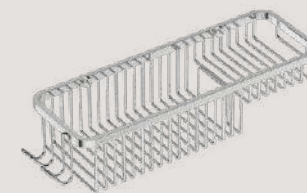

Function, in perfect form
9100 SERIES

A premium selection of bathroom accessories inspired by industrial design. A versatile range, it embraces a minimalistic approach with its compact size, yet delivers a refined finish.

Shower Basket – Corner
 Model: 9115 ●

Soap Basket
 Model: 9133 ●

Shower + Soap Basket Combo
 Model: 9122 ●

Toilet Brush + Closed Holder Freestanding
 Model: 9136 ●●●

Toilet Brush + Holder Wall Mounted
 Model: 9135 ●●●

Toilet Butler Duo
 Model: 9108 ●

Double Towel Stand 900mm
 Model: 9185 ●

Grab Handle 300mm
 Model: 9155 ●

This range is available in a polished POLS, a brushed BRSH, a matt black MBLK or a champagne gold BCGD finish. For colour options available in this range, refer to the colour discs below each item. Bathroom Butler reserves the right to alter and/or remove designs from time to time without prior notice.

Complete the look with...

HEATED TOWEL RAILS

EDGE COLLECTION

HYGIENICALLY DRY

Bathroom Butler heated towel rails use Dry Element Technology or DET which ensures quicker heat up times, reaching optimum temperature within 10min. With the wattage of the average size heated rail being the same as a single light bulb, they don't cost much to run either.