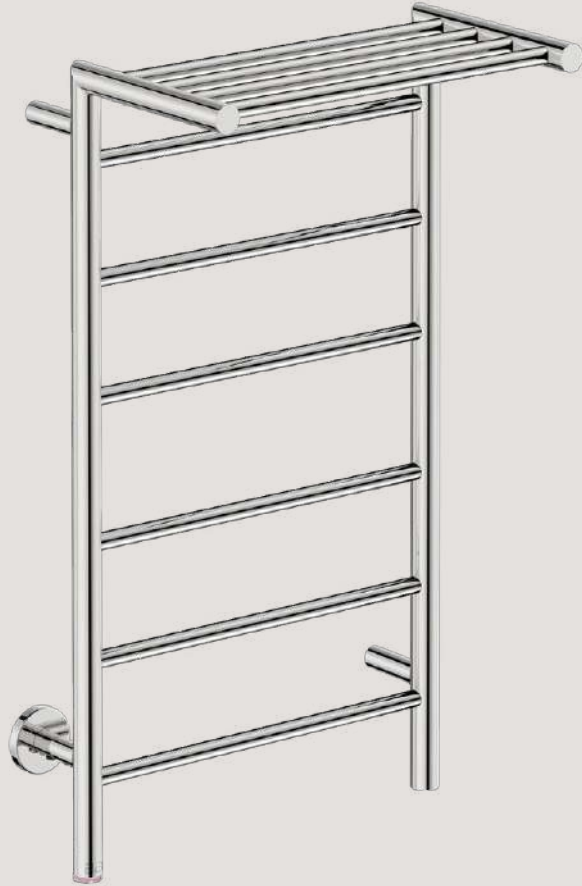

Shower Basket – Corner
 Model: 9115 ●

Soap Basket
 Model: 9133 ●

Shower + Soap Basket Combo
 Model: 9122 ●

Toilet Brush + Closed Holder Freestanding
 Model: 9136 ●●●

Toilet Brush + Holder Wall Mounted
 Model: 9135 ●●●

Toilet Butler Duo
 Model: 9108 ●

Double Towel Stand 900mm
 Model: 9185 ●

Grab Handle 300mm
 Model: 9155 ●

This range is available in a polished POLS, a brushed BRSH, a matt black MBLK or a champagne gold BCGD finish. For colour options available in this range, refer to the colour discs below each item. Bathroom Butler reserves the right to alter and/or remove designs from time to time without prior notice.

Complete the look with...

HEATED TOWEL RAILS

EDGE COLLECTION

HYGIENICALLY DRY

Bathroom Butler heated towel rails use Dry Element Technology or DET which ensures quicker heat up times, reaching optimum temperature within 10min. With the wattage of the average size heated rail being the same as a single light bulb, they don't cost much to run either.

DESIGNED TO MAKE THE MOST OF GLASS

Secure and precise mountings for bathroom accessories on glass panels and shower doors.

glass mounting RL round
Model: 1005

glass mounting RL round
+ pull knob
Model: 1006