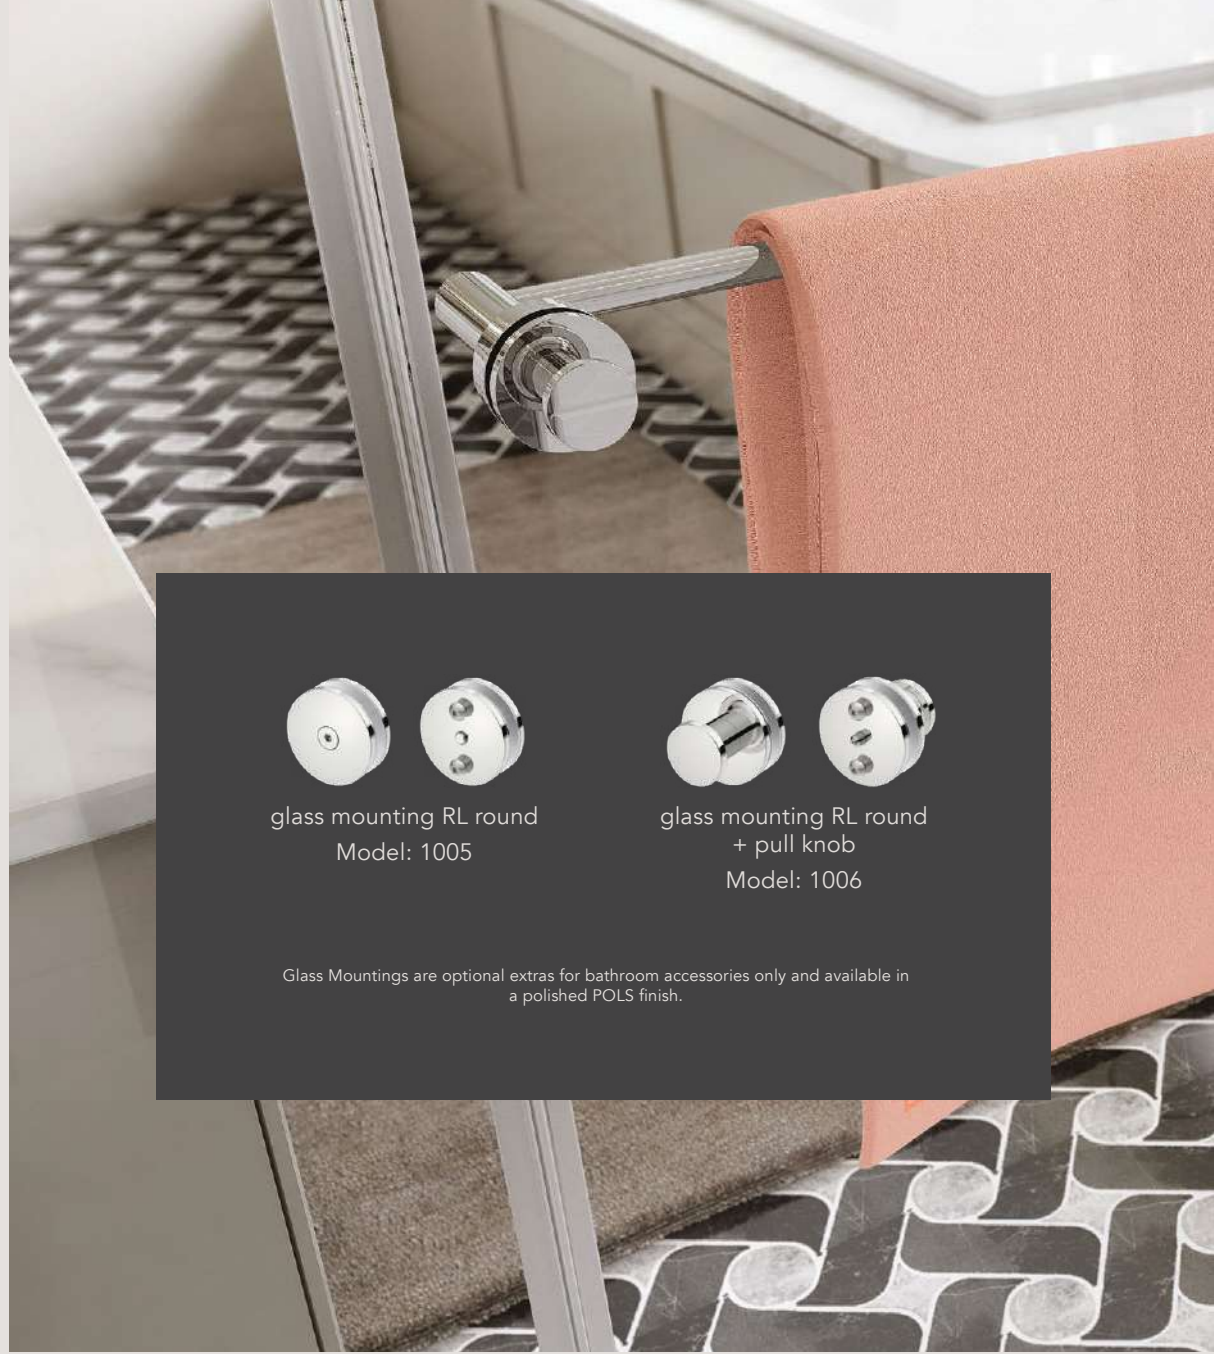

DESIGNED TO MAKE THE MOST OF GLASS

Secure and precise mountings for bathroom accessories on glass panels and shower doors.

Glass Mountings are optional extras for bathroom accessories only and available in a polished POLS finish.