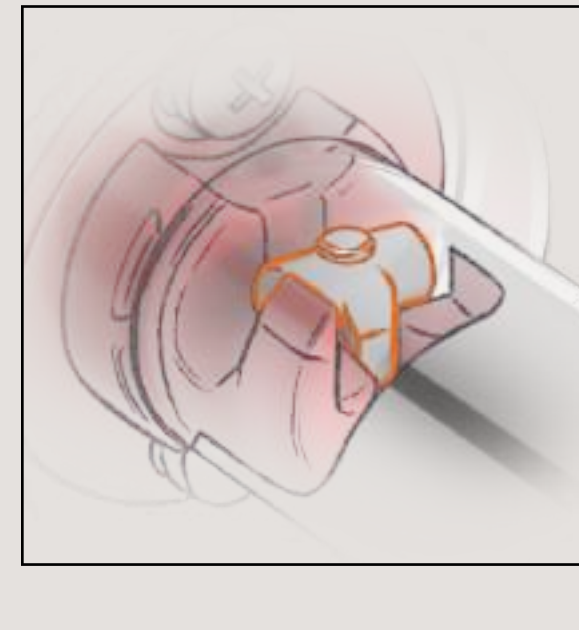

The Problem
Loose, wobbly bathroom accessories.

The Cause
Traditionally bathroom accessories were attached to the mounting using set screws, which had to be retightened regularly to keep the accessory in place.

The Solution
Bathroom Butler bathroom accessories. We have developed an innovative mounting system called RIGID Loc to ensure bathroom accessories don't come loose or wobble free on their mounting.

ENGINEERED DOWN TO THE FINEST DETAIL

Firmly secured to the mounting, the unique RIGID Loc mounting pulls the accessory firmly against the cover plate and locks it securely in place.

Prevents Movement
The gripping ribs along with the adhesive template help prevent movement even on ultra-smooth surfaces.

Secure Mount
As the screw tightens the t-barrel slides down the mounting locking the bathroom accessory securely in place.

GRADE 304 Stainless Steel
100% Recyclable, durable, rust and flake free, durable and easy to maintain.