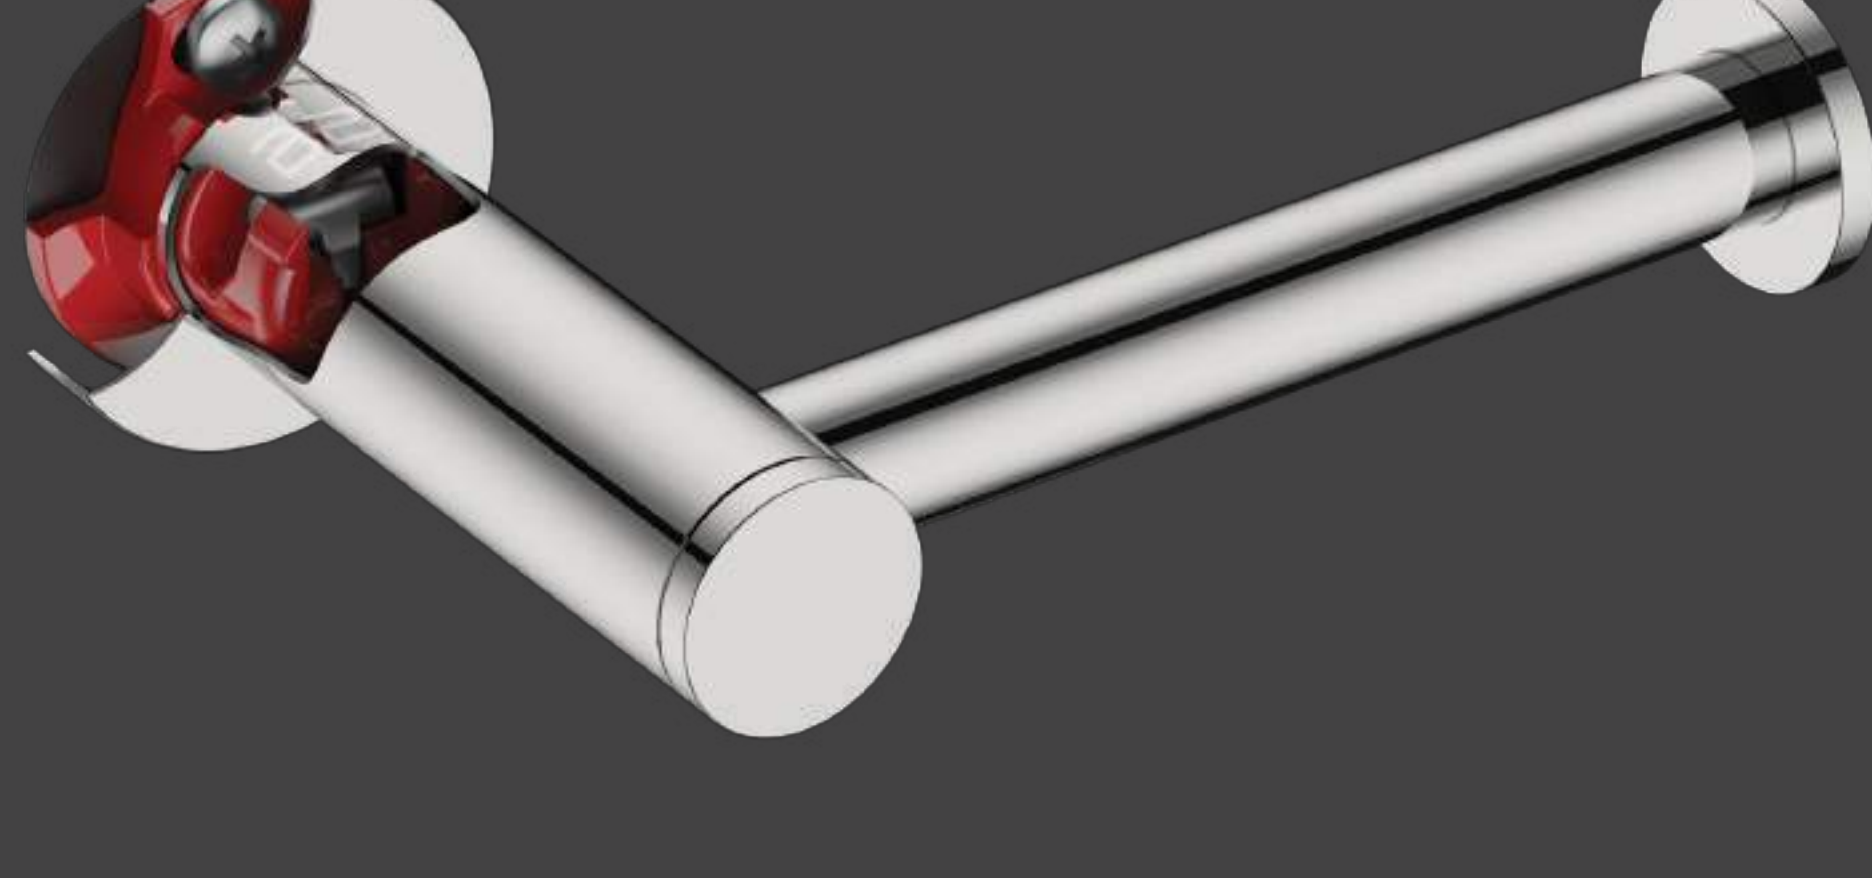

The Problem
Loose, wobbly bathroom accessories.

The Cause
Traditionally bathroom accessories were attached to the mounting using set screws, which had to be retightened regularly to keep the accessory in place.

The Solution
Bathroom Butler bathroom accessories. We have developed an innovative mounting system called RIGID Loc to ensure bathroom accessories don't come loose or wobble free on their mounting.

ENGINEERED DOWN TO THE FINEST DETAIL

Firmly secured to the mounting, the unique RIGID Loc mounting pulls the accessory firmly against the cover plate and locks it securely in place.

Prevents Movement
The gripping ribs along with the adhesive template help prevent movement even on ultra-smooth surfaces.

Secure Mount
As the screw tightens the t-barrel slides down the mounting locking the bathroom accessory securely in place.

GRADE 304 Stainless Steel
100% Recyclable, durable, rust and flake free, durable and easy to maintain.