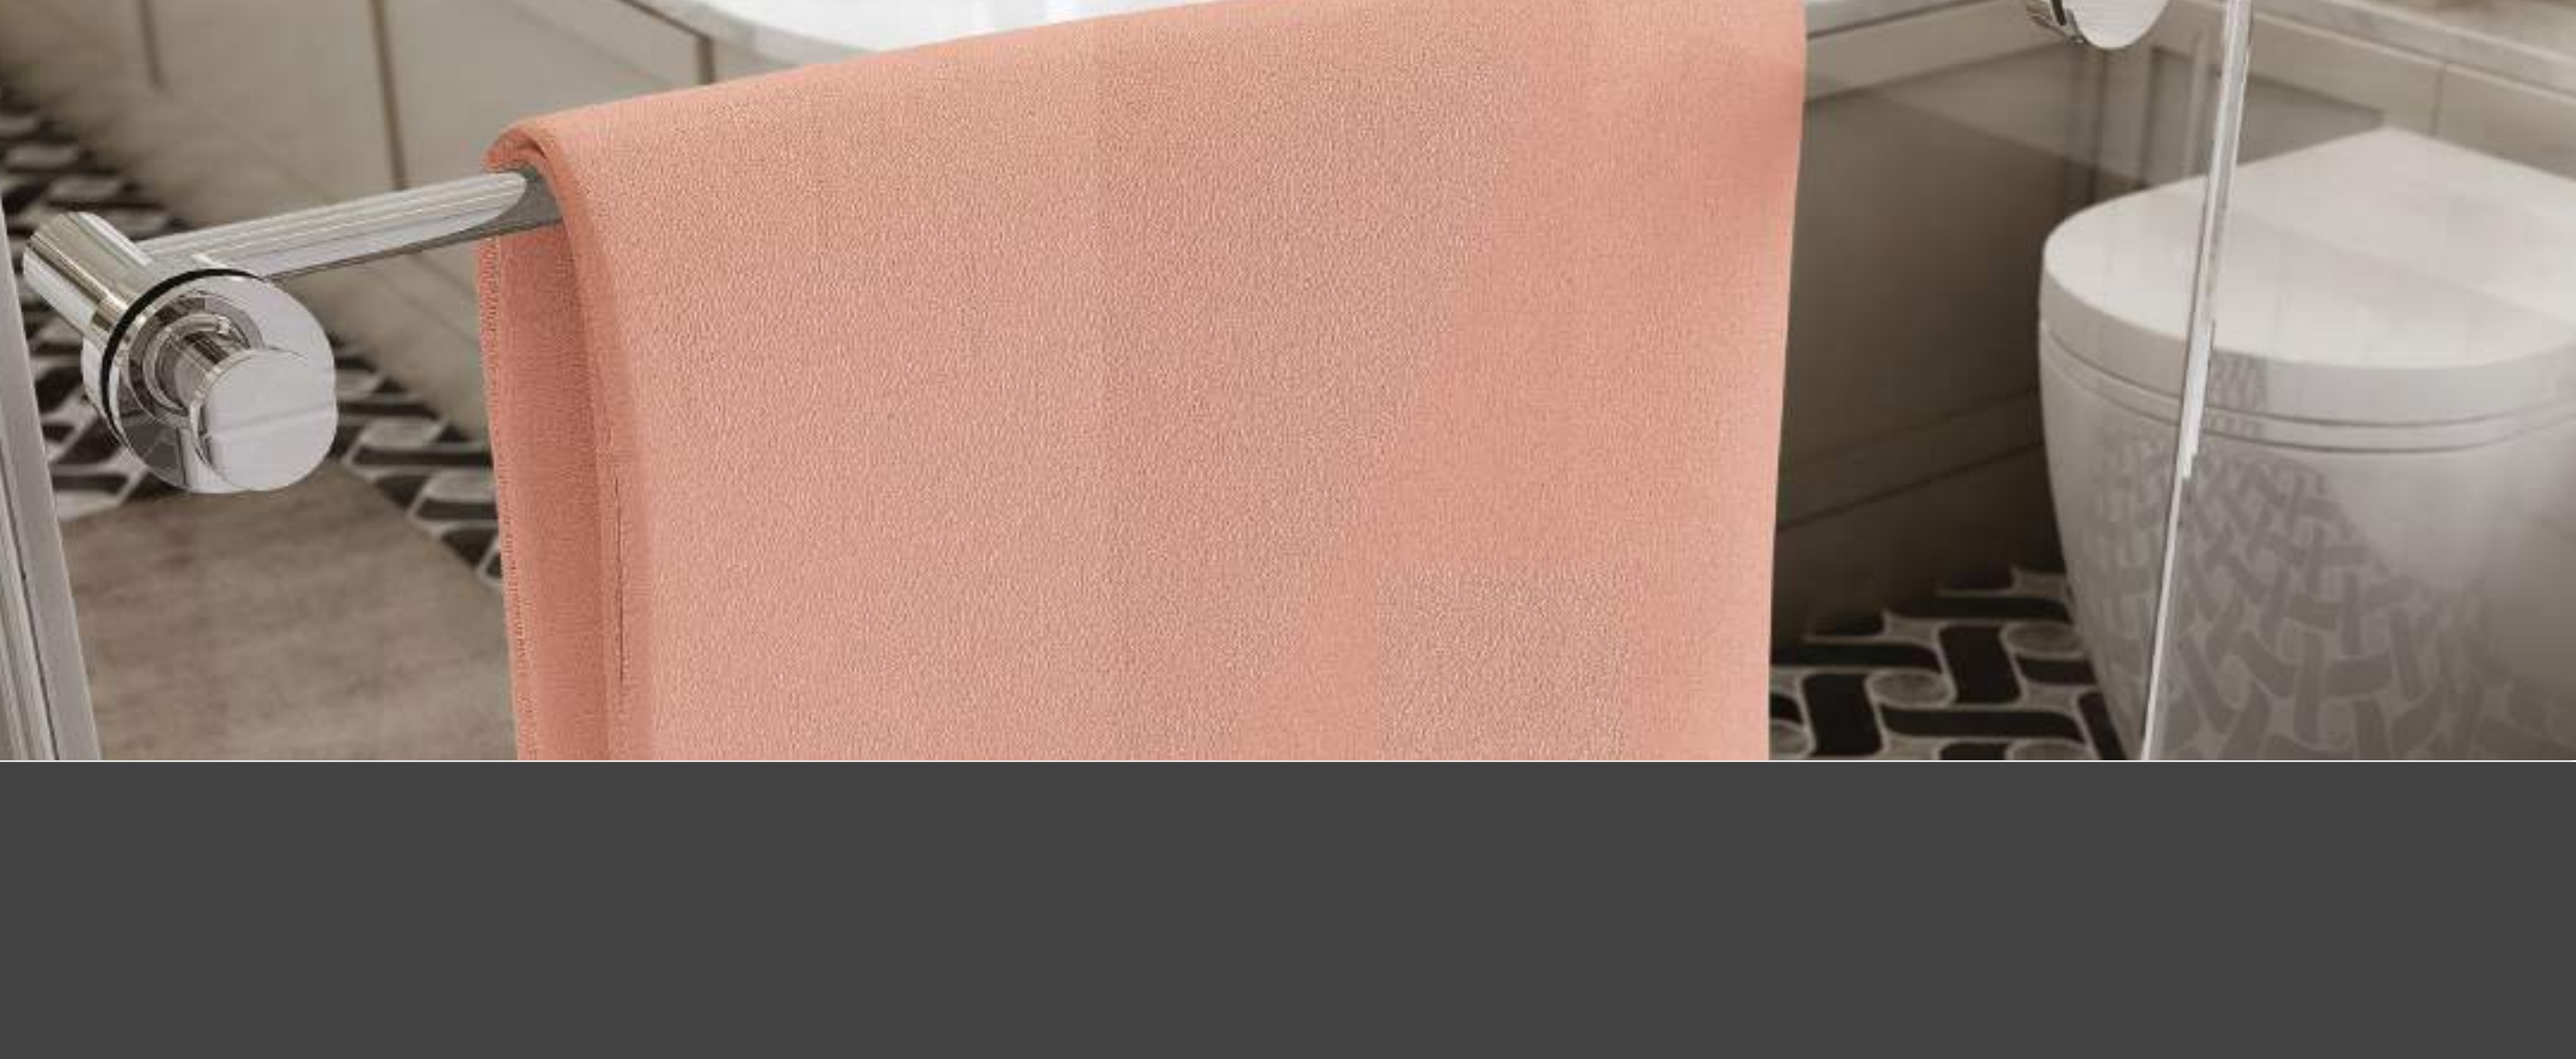

Complete the look with...

HEATED TOWEL RAILS CUBIC COLLECTION

HYGIENICALLY DRY

Bathroom Butler heated towel rails use Dry Element Technology or DET which ensures quicker heat up times, reaching optimum temperature within 10min. With the wattage of the average size heated rail being the same as a single light bulb, they don't cost much to run either.