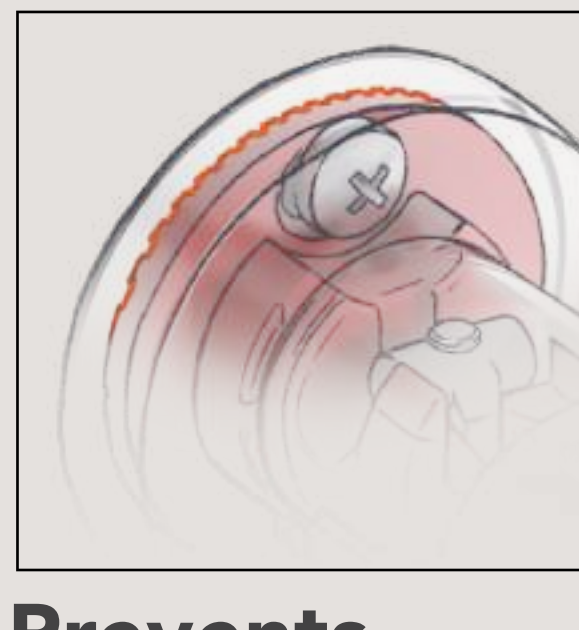

The Problem
Loose, wobbly bathroom accessories.

The Cause
Traditionally bathroom accessories were attached to the mounting using set screws, which had to be retightened regularly to keep the accessory in place.

The Solution
Bathroom Butler bathroom accessories. We have developed an innovative mounting system called RIGID Loc to ensure bathroom accessories don't come loose or wobble free on their mounting.

ENGINEERED DOWN TO THE FINEST DETAIL

Firmly secured to the mounting, the unique RIGID Loc mounting pulls the accessory firmly against the cover plate and locks it securely in place.

Prevents Movement
The gripping ribs along with the adhesive template help prevent movement even on ultra-smooth surfaces.

Secure Mount
As the screw tightens the t-barrel slides down the mounting locking the bathroom accessory securely in place.

GRADE 304 Stainless Steel
100% Recyclable, durable, rust and flake free, durable and easy to maintain.