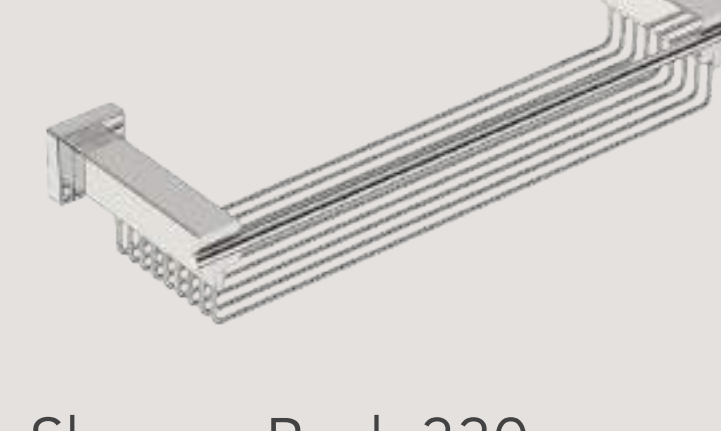

Secure Mount
As the screw tightens the t-barrel slides down the mounting locking the bathroom accessory securely in place.

GRADE 304 Stainless Steel
100% Recyclable, durable, rust and flake free, durable and easy to maintain.

Paper Holder
Model: 8601

Robe Hook Single
Model: 8610

Soap Rack
Model: 8630

Toilet Brush + Holder
Model: 8638

Paper Holder Spare
Model: 8604

Shower Rack 330mm
Model: 8620

Towel Ring
Model: 8641

Single Towel Rail
Model: 8675, 800mm

Double Towel Rail
Model: 8685, 800mm

This range is available in a polished POLS finish. For colour options available in this range, refer to the colour discs below each item. Bathroom Butler reserves the right to alter and/or remove designs from time to time without prior notice.

Complete the look with...

HEATED TOWEL RAILS CUBIC COLLECTION

HYGIENICALLY DRY

Bathroom Butler heated towel rails use Dry Element Technology or DET which ensures quicker heat up times, reaching optimum temperature within 10min. With the wattage of the average size heated rail being the same as a single light bulb, they don't cost much to run either.