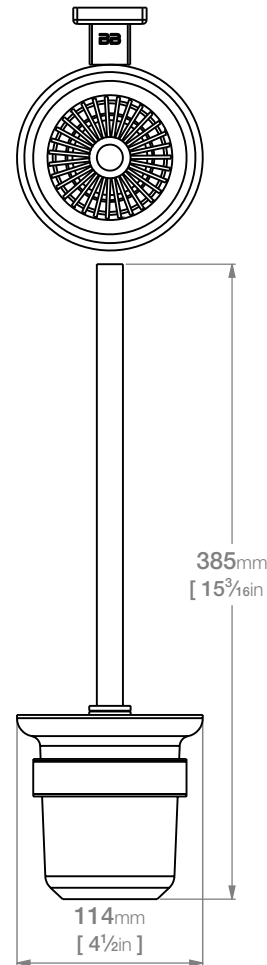

USA: 631.464.2851 • info@bathroombutler.com • www.bathroombutler.com
South Africa: 0860 104 653 • info@bathroombutler.co.za • www.bathroombutler.co.za
Australia: 1300 133 320 • sales@bathe.net.au • www.bathe.net.au
Mauritius: 230 242 1248 • sales@lisinggroup.com • www.bathroombutler.com

Document version **2.3**
Product version **2.1**