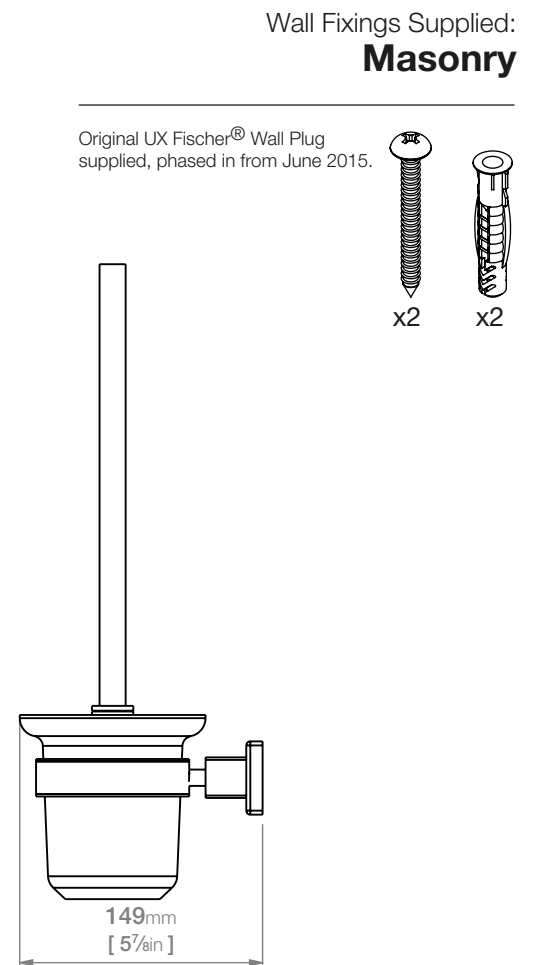

USA: 631.464.2851 • info@bathroombutler.com • www.bathroombutler.com
South Africa: 0860 104 653 • info@bathroombutler.co.za • www.bathroombutler.co.za
Australia: 1300 133 320 • sales@bathe.net.au • www.bathe.net.au
Mauritius: 230 242 1248 • sales@lisinggroup.com • www.bathroombutler.com

Document version **2.3**
Product version **2.1**