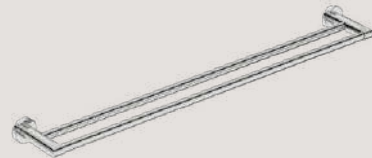

Robe Hook Double  
Model: 8211 ●

Soap Rack  
Model: 8230 ●

Shower Rack 330mm  
Model: 8220 ●

Single Towel Rail  
Model: 8270, 430mm ●  
Model: 8272, 650mm ●  
Model: 8275, 800mm ●  
Model: 8278, 1100mm ●

Double Towel Rail  
Model: 8282, 650mm ●  
Model: 8285, 800mm ●  
Model: 8288, 1100mm ●

This range is available in a polished POLS finish. For colour options available in this range, refer to the colour discs below each item. Bathroom Butler reserves the right to alter and/or remove designs from time to time without prior notice.