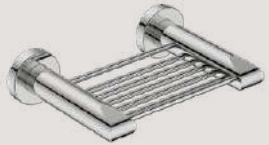

Glass Tumbler + Holder  
Model: 8232 ●

Glass Shelf 330mm  
Model: 8225 ●

RGID LOC  
MOUNTING  
SYSTEM

GRADE 304  
STAINLESS STEEL

15  
YEAR LIMITED  
GUARANTEE

COLOUR  
OPTIONS

Robe Hook Single  
Model: 8210 ●

Robe Hook Double  
Model: 8211 ●

Soap Rack  
Model: 8230 ●

Shower Rack 330mm  
Model: 8220 ●

Single Towel Rail  
Model: 8270, 430mm ●  
Model: 8272, 650mm ●  
Model: 8275, 800mm ●  
Model: 8278, 1100mm ●

Double Towel Rail  
Model: 8282, 650mm ●  
Model: 8285, 800mm ●  
Model: 8288, 1100mm ●

This range is available in a polished POLS finish. For colour options available in this range, refer to the colour discs below each item. Bathroom Butler reserves the right to alter and/or remove designs from time to time without prior notice.