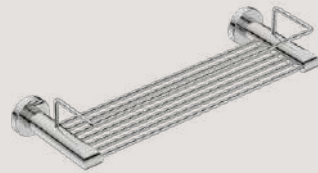

Glass Tumbler + Holder  
Model: 8232 ●

Glass Shelf 330mm  
Model: 8225 ●

RGID LOC  
MOUNTING  
SYSTEM

GRADE 304  
STAINLESS STEEL

15  
YEAR LIMITED  
GUARANTEE

COLOUR  
OPTIONS

Robe Hook Single  
Model: 8210 ●

Robe Hook Double  
Model: 8211 ●

Soap Rack  
Model: 8230 ●

Shower Rack 330mm  
Model: 8220 ●

Single Towel Rail  
Model: 8270, 430mm ●  
Model: 8272, 650mm ●  
Model: 8275, 800mm ●  
Model: 8278, 1100mm ●

Double Towel Rail  
Model: 8282, 650mm ●  
Model: 8285, 800mm ●  
Model: 8288, 1100mm ●

This range is available in a polished POLS finish. For colour options available in this range, refer to the colour discs below each item. Bathroom Butler reserves the right to alter and/or remove designs from time to time without prior notice.