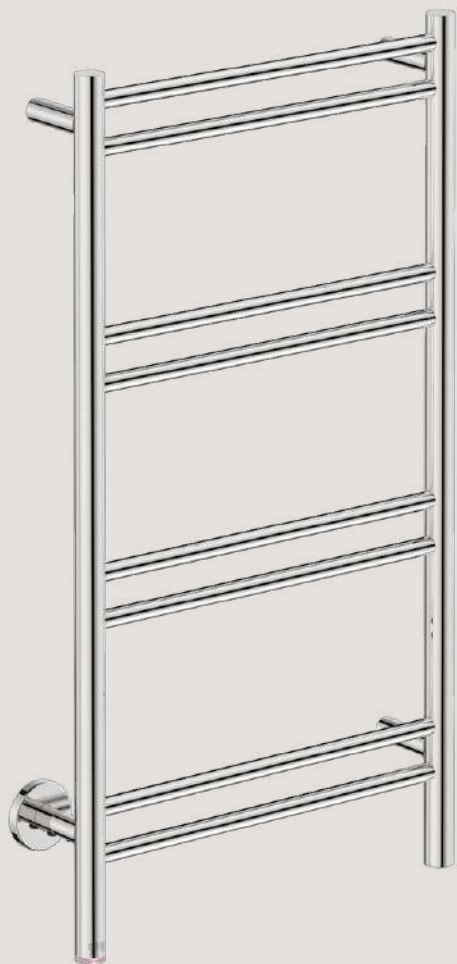

Complete the look with...

HEATED TOWEL RAILS

NATURAL COLLECTION

HYGIENICALLY DRY

Bathroom Butler heated towel rails use Dry Element Technology or DET which ensures quicker heat up times, reaching optimum temperature within 10min. With the wattage of the average size heated rail being the same as a single light bulb, they don't cost much to run either.