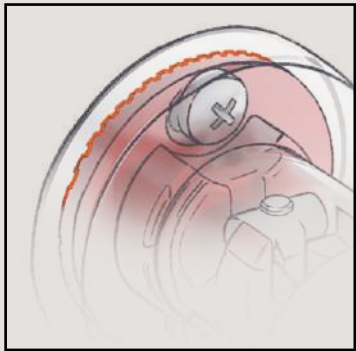

### The Cause

Traditionally bathroom accessories were attached to the mounting using set screws, which had to be retightened regularly to keep the accessory in place.

### The Solution

Bathroom Butler bathroom accessories. We have developed an innovative mounting system called RIGID Loc to ensure bathroom accessories don't come loose or wobble free on their mounting.

# ENGINEERED DOWN TO THE FINEST DETAIL

Firmly secured to the mounting, the unique RIGID Loc mounting pulls the accessory firmly against the cover plate and locks it securely in place.

## Secure Mount

As the screw tightens the t-barrel slides down the mounting locking the bathroom accessory securely in place.