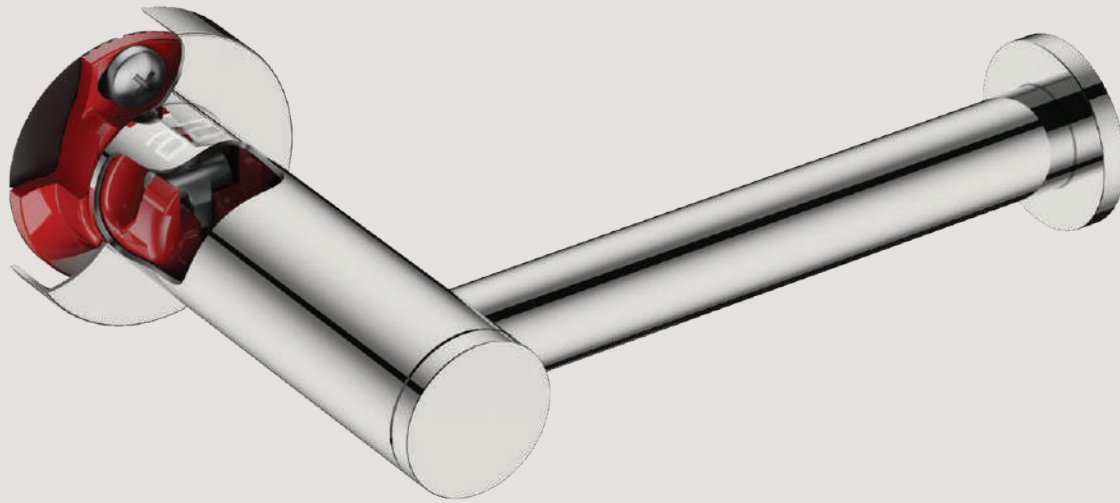

## RIGID LOC – DESIGN MEETS INNOVATION

We have developed an innovative mounting system called RIGID Loc to ensure bathroom accessories don't come loose or wobble free on their mounting. (SA Patent 2012/05046)

### The Solution

Bathroom Butler bathroom accessories. We have developed an innovative mounting system called RIGID Loc to ensure bathroom accessories don't come loose or wobble free on their mounting.

# ENGINEERED DOWN TO THE FINEST DETAIL

Firmly secured to the mounting, the unique RIGID Loc mounting pulls the accessory firmly against the cover plate and locks it securely in place.

## Secure Mount

As the screw tightens the t-barrel slides down the mounting locking the bathroom accessory securely in place.