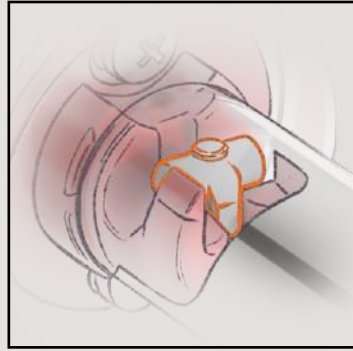

### The Cause

Traditionally bathroom accessories were attached to the mounting using set screws, which had to be retightened regularly to keep the accessory in place.

### The Solution

Bathroom Butler bathroom accessories. We have developed an innovative mounting system called RIGID Loc to ensure bathroom accessories don't come loose or wobble free on their mounting.

# ENGINEERED DOWN TO THE FINEST DETAIL

Firmly secured to the mounting, the unique RIGID Loc mounting pulls the accessory firmly against the cover plate and locks it securely in place.

## Prevents Movement

The gripping ribs along with the adhesive template help prevent movement even on ultra-smooth surfaces.