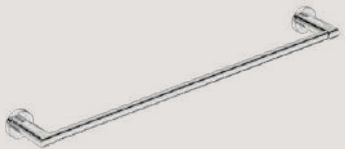

Glass Tumbler + Holder  
Model: 8232 ●

Glass Shelf 330mm  
Model: 8225 ●

RGID LOC  
MOUNTING  
SYSTEM

GRADE 304  
STAINLESS STEEL

15  
YEAR LIMITED  
GUARANTEE

COLOUR  
OPTIONS

Robe Hook Single  
Model: 8210 ●

Robe Hook Double  
Model: 8211 ●

Soap Rack  
Model: 8230 ●

Shower Rack 330mm  
Model: 8220 ●

Single Towel Rail  
Model: 8270, 430mm ●  
Model: 8272, 650mm ●  
Model: 8275, 800mm ●  
Model: 8278, 1100mm ●

Double Towel Rail  
Model: 8282, 650mm ●  
Model: 8285, 800mm ●  
Model: 8288, 1100mm ●

This range is available in a polished POLS finish. For colour options available in this range, refer to the colour discs below each item. Bathroom Butler reserves the right to alter and/or remove designs from time to time without prior notice.