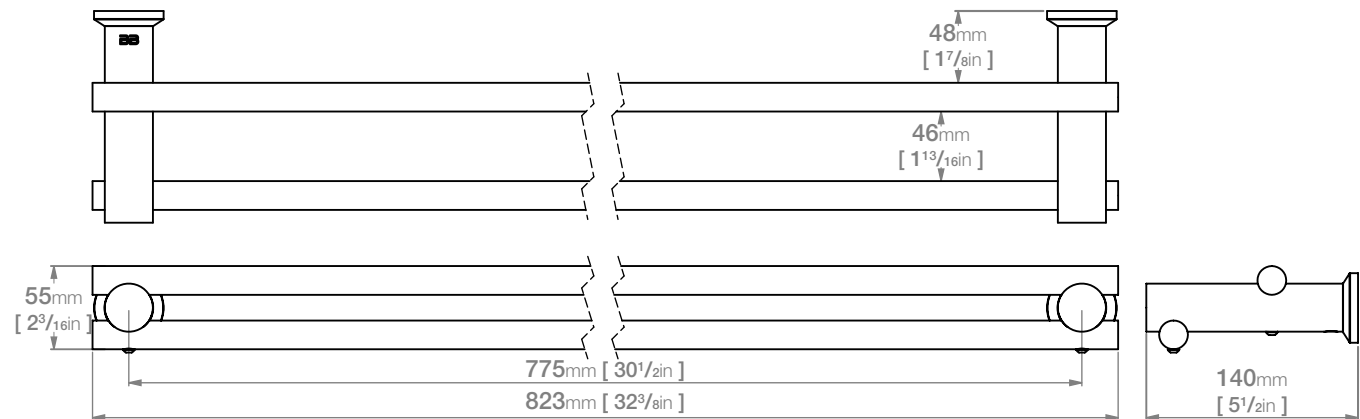

## 5600 Series Exclusive Collection

\*Exclusively available through Bathroom Bizarre Stores

Wall Fixings Supplied:  
**Masonry**

Original UX Fischer® Wall Plug supplied, phased in from June 2015.

**Code:** 5685POL5

**Finish:** Polished

GRADE 304 Stainless Steel

Dimensions given are in **mm** and [**inches**].  
Bathroom Butler® reserves the right to alter and/or remove designs from time to time without prior notice.  
This drawing is to be used for reference purposes only. E & O.E.