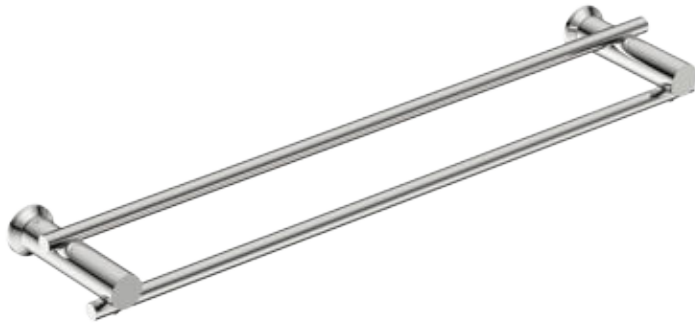

# 5685 DOUBLE TOWEL RAIL 800mm / 32"

## 5600 Series Exclusive Collection

\*Exclusively available through Bathroom Bizarre Stores

Wall Fixings Supplied:  
**Masonry**

Original UX Fischer® Wall Plug supplied, phased in from June 2015.

**Code:** 5685POL5

**Finish:** Polished

GRADE 304 Stainless Steel

Dimensions given are in **mm** and [**inches**].  
Bathroom Butler® reserves the right to alter and/or remove designs from time to time without prior notice.  
This drawing is to be used for reference purposes only. E & O.E.