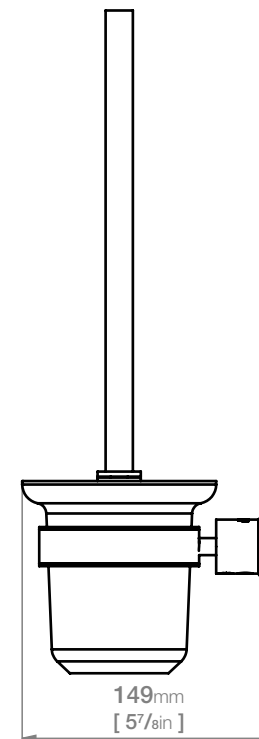

Wall Fixings Supplied:
Masonry

Original UX Fischer® Wall Plug supplied, phased in from June 2015.

BB™ BATHROOM BUTLER

USA: 631.464.2851 • info@bathroombutler.com • www.bathroombutler.com
South Africa: 0860 104 653 • info@bathroombutler.co.za • www.bathroombutler.co.za
Australia: 1300 133 320 • sales@bathe.net.au • www.bathe.net.au
Mauritius: 230 242 1248 • sales@lisinggroup.com • www.bathroombutler.com

Document version **2.2**
Product version **2.1**