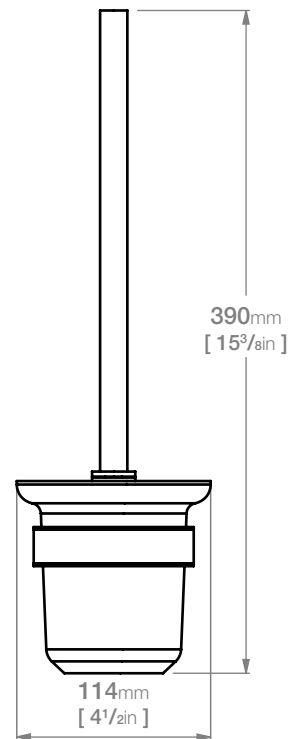

Wall Fixings Supplied:
Masonry

Original UX Fischer® Wall Plug supplied, phased in from June 2015.

BB™ BATHROOM BUTLER

USA: 631.464.2851 • info@bathroombutler.com • www.bathroombutler.com
South Africa: 0860 104 653 • info@bathroombutler.co.za • www.bathroombutler.co.za
Australia: 1300 133 320 • sales@bathe.net.au • www.bathe.net.au
Mauritius: 230 242 1248 • sales@lisinggroup.com • www.bathroombutler.com

Document version **2.2**
Product version **2.1**