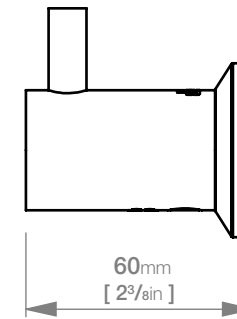

**Finish:** Polished

GRADE 304 Stainless Steel

Dimensions given are in **mm** and [**inches**].

Bathroom Butler® reserves the right to alter and/or remove designs from time to time without prior notice.

This drawing is to be used for reference purposes only. E &O.E.