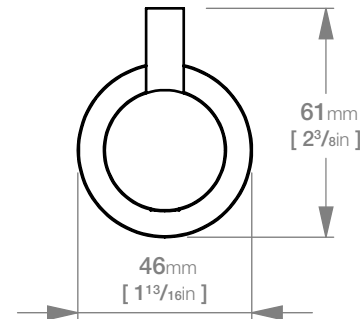

**Finish:** Polished

GRADE 304 Stainless Steel

Dimensions given are in **mm** and [**inches**].

Bathroom Butler® reserves the right to alter and/or remove designs from time to time without prior notice.

This drawing is to be used for reference purposes only. E &O.E.