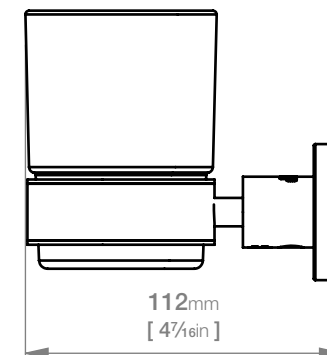

4832 TUMBLER + HOLDER

4800 Series Exclusive Collection

*SOUTH AFRICA: Exclusively available through *Cape Plumbing and Bathrooms, On Tap* and *Water Ways* Stores ONLY.

Wall Fixings Supplied:
Masonry

Code: 4832POLS

Finish: Polished

GRADE 304 Stainless Steel

Dimensions given are in **mm** and [**inches**].

Bathroom Butler® reserves the right to alter and/or remove designs from time to time without prior notice.

This drawing is to be used for reference purposes only. E & O.E.

Copyright Bathroom Butler® 2016

Original UX Fischer® Wall Plug supplied, phased in from June 2015.

BB™ BATHROOM BUTLER

USA: 631.464.2851 • info@bathroombutler.com • www.bathroombutler.com
Canada: 519-884-5290 • info@slipportfolio.com • www.bathroombutler.ca
South Africa: 0860 104 653 • info@bathroombutler.co.za • www.bathroombutler.co.za
Australia: 1300 133 320 • sales@bathe.net.au • www.bathe.net.au
Mauritius: 230 242 1248 • sales@lisinggroup.com • www.bathroombutler.com

Document version **2.2**
Product version **2.0**