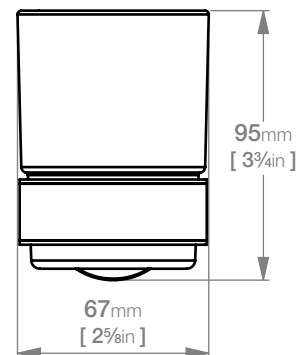

4832 TUMBLER + HOLDER

4800 Series Exclusive Collection

*SOUTH AFRICA: Exclusively available through *Cape Plumbing and Bathrooms, On Tap* and *Water Ways* Stores ONLY.

Wall Fixings Supplied:
Masonry

Code: 4832POLS

Finish: Polished

GRADE 304 Stainless Steel

Dimensions given are in **mm** and [**inches**].

Bathroom Butler® reserves the right to alter and/or remove designs from time to time without prior notice.

This drawing is to be used for reference purposes only. E & O.E.

Copyright Bathroom Butler® 2016

Original UX Fischer® Wall Plug supplied, phased in from June 2015.

BB™ BATHROOM BUTLER

USA: 631.464.2851 • info@bathroombutler.com • www.bathroombutler.com
Canada: 519-884-5290 • info@slipportfolio.com • www.bathroombutler.ca
South Africa: 0860 104 653 • info@bathroombutler.co.za • www.bathroombutler.co.za
Australia: 1300 133 320 • sales@bathe.net.au • www.bathe.net.au
Mauritius: 230 242 1248 • sales@lisinggroup.com • www.bathroombutler.com

Document version **2.2**
Product version **2.0**