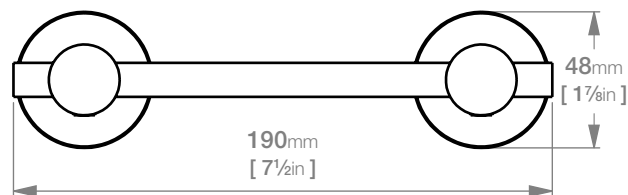

Original UX Fischer® Wall Plug supplied, phased in from June 2015.