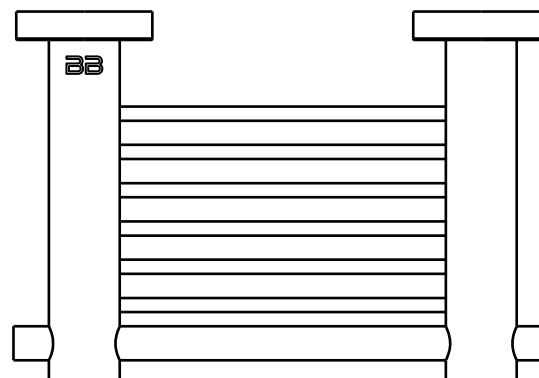

Original UX Fischer® Wall Plug supplied, phased in from June 2015.