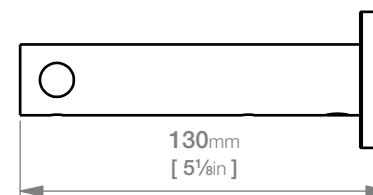

BB™ BATHROOM BUTLER

USA: 631.464.2851 • info@bathroombutler.com • www.bathroombutler.com
South Africa: 0860 104 653 • info@bathroombutler.co.za • www.bathroombutler.co.za
Australia: 1300 133 320 • sales@bathe.net.au • www.bathe.net.au
Mauritius: 230 242 1248 • sales@lisinggroup.com • www.bathroombutler.com

Document version **2.2**
Product version **2.1**