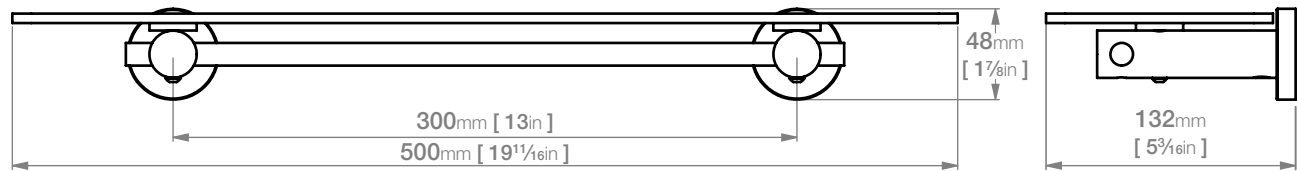

BB™ BATHROOM
BUTLER

USA: 631.464.2851 • info@bathroombutler.com • www.bathroombutler.com
South Africa: 0860 104 653 • info@bathroombutler.co.za • www.bathroombutler.co.za
Australia: 1300 133 320 • sales@bathe.net.au • www.bathe.net.au
Mauritius: 230 242 1248 • sales@isinggroup.com • www.bathroombutler.com

Document version **2.2**
Product version **2.1**