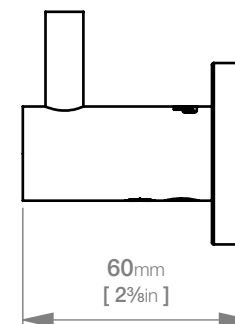

Copyright Bathroom Butler® 2019

BB™ BATHROOM BUTLER

USA: 631.464.2851 • info@bathroombutler.com • www.bathroombutler.com
South Africa: 0860 104 653 • info@bathroombutler.co.za • www.bathroombutler.co.za
Australia: 1300 133 320 • sales@bathe.net.au • www.bathe.net.au
Mauritius: 230 242 1248 • sales@lisingroup.com • www.bathroombutler.com

Document version **2.2**
Product version **2.1**