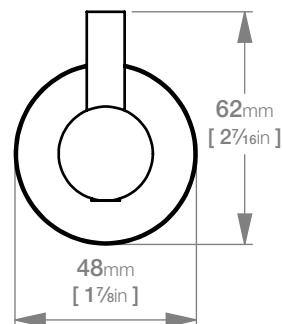

Code: 4810POLS

Finish: Polished

GRADE 304 Stainless Steel

Dimensions given are in **mm** and [**inches**].

Bathroom Butler® reserves the right to alter and/or remove designs from time to time without prior notice.

This drawing is to be used for reference purposes only. E &O.E.