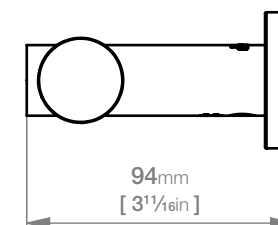

BB™ BATHROOM
BUTLER

USA: 631.464.2851 • info@bathroombutler.com • www.bathroombutler.com
South Africa: 0860 104 653 • info@bathroombutler.co.za • www.bathroombutler.co.za
Australia: 1300 133 320 • sales@bathe.net.au • www.bathe.net.au
Mauritius: 230 242 1248 • sales@lisinggroup.com • www.bathroombutler.com

Document version **2.2**
Product version **2.1**