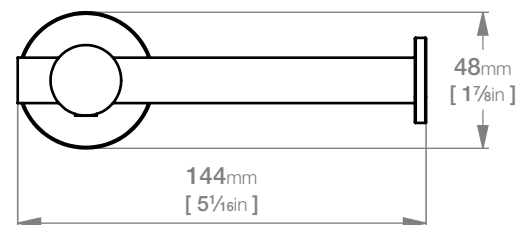

BB™ BATHROOM
BUTLER

USA: 631.464.2851 • info@bathroombutler.com • www.bathroombutler.com
South Africa: 0860 104 653 • info@bathroombutler.co.za • www.bathroombutler.co.za
Australia: 1300 133 320 • sales@bathe.net.au • www.bathe.net.au
Mauritius: 230 242 1248 • sales@lisinggroup.com • www.bathroombutler.com

Document version **2.2**
Product version **2.1**