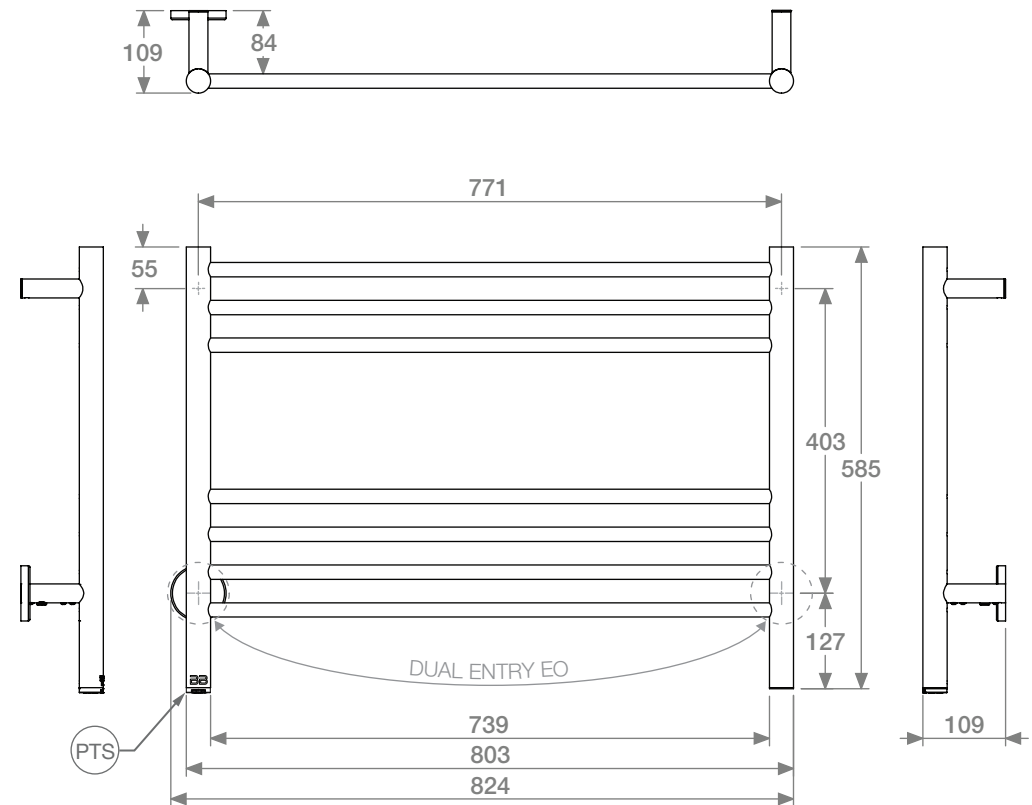

### HTR Technical Specifications:

**Model:** NAT07241-PTS-POLS  
**Size:** 824mm (width) x 585mm (height)  
**Power:** 95 Watts  
**Current:** 0.41 Amps  
**Volts:** 230 VAC  
**IP Rating:** IPX5

Suggested Height of Electrical Outlet = 1075mm  
*(this is only an indication as every installation is different)*

#### NOTES:

\*EO Denotes DUAL ENTRY Electrical Outlet connection

\*PTS Denotes location of PTSelect Switch

Dimensions given are in mm. Bathroom Butler® reserves the right to alter and/or remove designs from time to time without prior notice. This drawing is to be used for reference purposes only. E & O.E. This product may not be available in your specific country, please check local website for availability.  
 Copyright Bathroom Butler® 2016