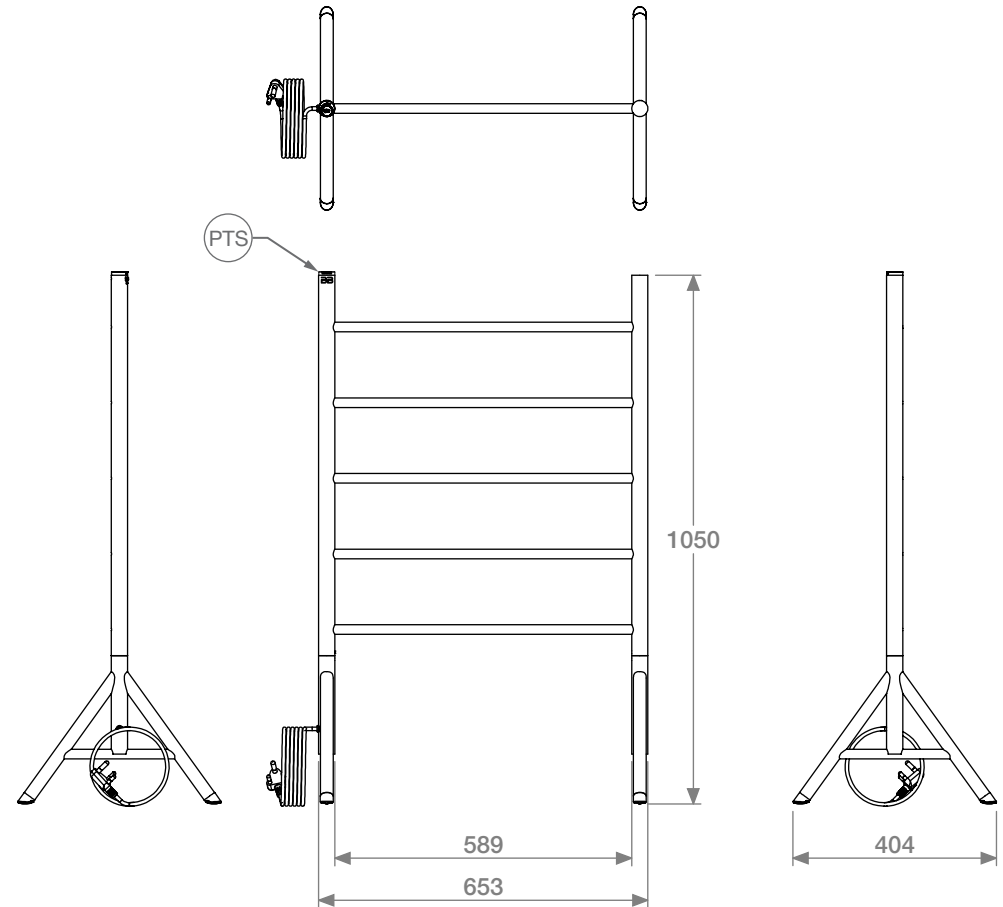

### Controller Technical Specifications:

**Controller:** PTSelect Switch  
**INPUT Voltage Range:** 190VAC~250VAC  
**Operating Frequency:** 50 Hz  $\pm$ 2%  
**Load Capability:** 0.18A~4A  
**Load Control Range:** 40~100%  
**Standby Current:** 3.0mA

### HTR Technical Specifications:

**Model:** NAT05233-PTS-POLS  
**Size:** 653mm (width) x 1050mm (height)  
**Power:** 70 Watts  
**Current:** 0.30 Amps  
**Volts:** 230 VAC

### NOTES:

- \*EO Denotes Electrical Outlet connection
- \*PTS Denotes location of PTSelect Switch

Dimensions given are in mm. Bathroom Butler® reserves the right to alter and/or remove designs from time to time without prior notice. This drawing is to be used for reference purposes only. E & O.E. This product may not be available in your specific country, please check local website for availability. Copyright Bathroom Butler® 2016