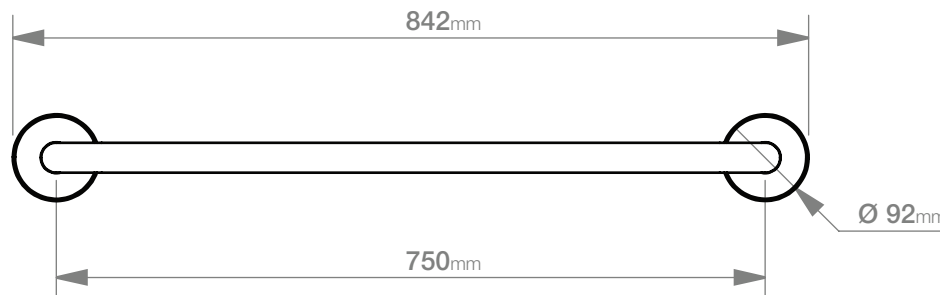

BB^{TM} BATHROOM
BUTLER