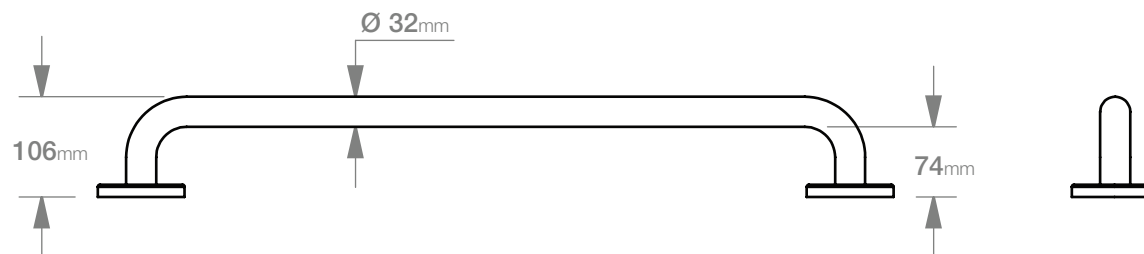

BB^{TM} BATHROOM
BUTLER