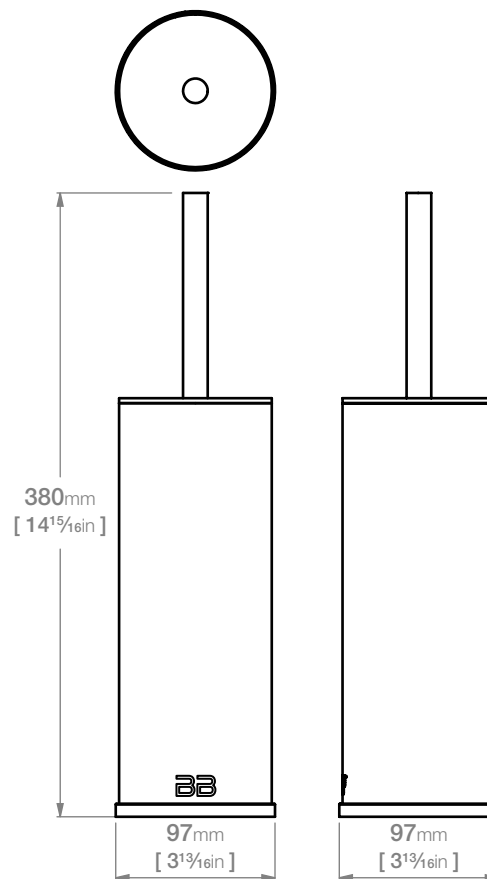

Wall Fixings Supplied:
Masonry

Original UX Fischer® Wall Plug
supplied, phased in from June 2015.

BB™ BATHROOM
BUTLER

USA: 631.464.2851 • info@bathroombutler.com • www.bathroombutler.com
South Africa: 0860 104 653 • info@bathroombutler.co.za • www.bathroombutler.co.za
Australia: 1300 133 320 • sales@bathe.net.au • www.bathe.net.au
Mauritius: 230 242 1248 • sales@lisinggroup.com • www.bathroombutler.com

Document version **2.3**
Product version **2.1**