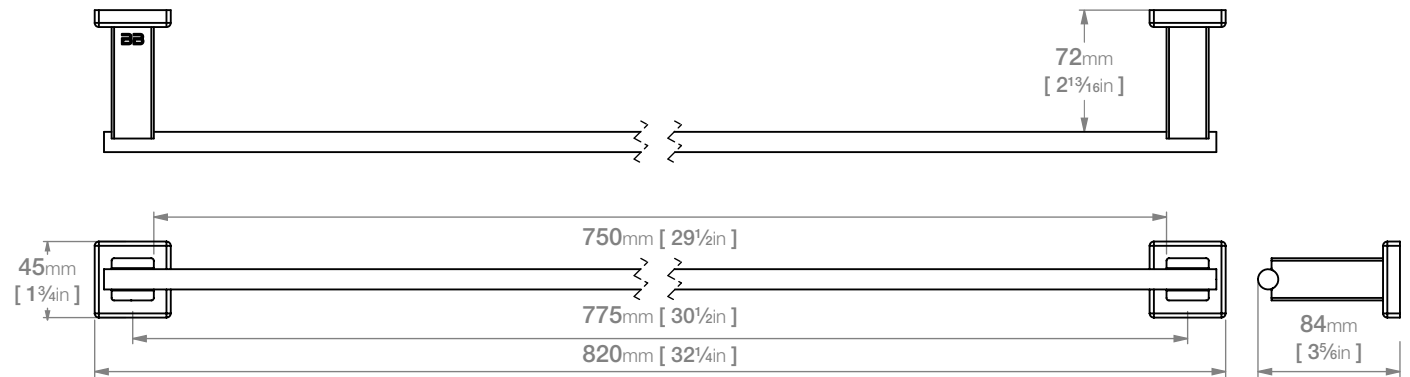

Copyright Bathroom Butler® 2019

BB™ BATHROOM BUTLER

USA: 631.464.2851 • info@bathroombutler.com • www.bathroombutler.com
South Africa: 0860 104 653 • info@bathroombutler.co.za • www.bathroombutler.co.za
Australia: 1300 133 320 • sales@bathe.net.au • www.bathe.net.au
Mauritius: 230 242 1248 • sales@lisinggroup.com • www.bathroombutler.com

Document version **1.2**
Product version **2.1**