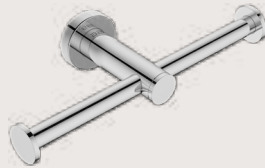

Secure Mount

As the screw tightens the t-barrel slides down the mounting locking the bathroom accessory securely in place.

GRADE 304 Stainless Steel

100% Recyclable, rust and flake free, durable and easy to maintain.

toilet brush + holder
Model: 4638

towel ring
Model: 4640

RIGID LOC
MOUNTING
SYSTEM

GRADE 304
STAINLESS STEEL

15
YEAR LIMITED
GUARANTEE

COLOUR
OPTIONS

paper holder spare
Model: 4604

paper holder double
Model: 4606

double towel rail
Model: 4682, 650mm ● ● ●
Model: 4685, 800mm ● ● ●
Model: 4688, 1100mm ● ●

towel shelf + hang bar 650mm
Model: 4693 ● ●

This range is available in a polished POLS or a brushed BRSH finish. For colour options available in this range, refer to the colour discs below each item. Bathroom Butler reserves the right to alter and/or remove designs from time to time without prior notice.