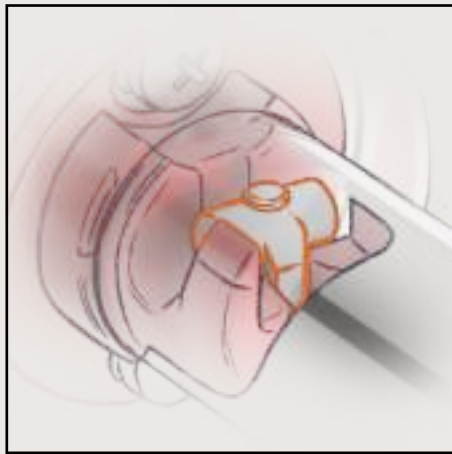

The Problem

Loose, wobbly bathroom accessories.

The Cause

Traditionally bathroom accessories were attached to the mounting using set screws, which had to be retightened regularly to keep the accessory in place.

The Solution

Bathroom Butler bathroom accessories. We have developed an innovative mounting system called RIGID Loc to ensure bathroom accessories don't come loose or wobble free on their mounting.

ENGINEERED DOWN TO THE FINEST DETAIL

Firmly secured to the mounting, the unique RIGID Loc mounting pulls the accessory firmly against the cover plate and locks it securely in place.

Prevents Movement

The gripping ribs along with the adhesive template help prevent movement even on ultra-smooth surfaces.

Secure Mount

As the screw tightens the t-barrel slides down the mounting locking the bathroom accessory securely in place.

GRADE 304 Stainless Steel

100% Recyclable, rust and flake free, durable and easy to maintain.