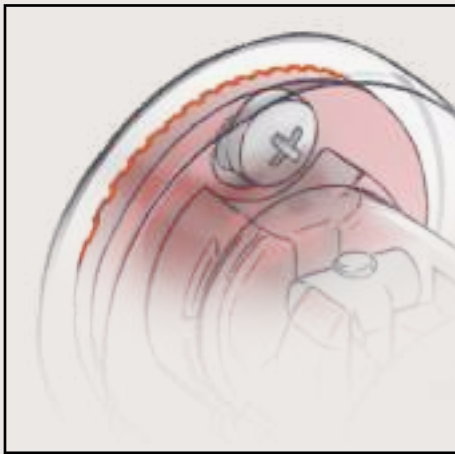

The Problem

Loose, wobbly bathroom accessories.

The Cause

Traditionally bathroom accessories were attached to the mounting using set screws, which had to be retightened regularly to keep the accessory in place.

The Solution

Bathroom Butler bathroom accessories. We have developed an innovative mounting system called RIGID Loc to ensure bathroom accessories don't come loose or wobble free on their mounting.

ENGINEERED DOWN TO THE FINEST DETAIL

Firmly secured to the mounting, the unique RIGID Loc mounting pulls the accessory firmly against the cover plate and locks it securely in place.

Prevents Movement

The gripping ribs along with the adhesive template help prevent movement even on ultra-smooth surfaces.

Secure Mount

As the screw tightens the t-barrel slides down the mounting locking the bathroom accessory securely in place.

GRADE 304 Stainless Steel

100% Recyclable, rust and flake free, durable and easy to maintain.