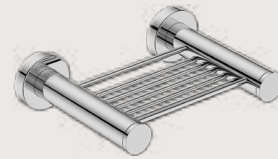

soap rack
Model: 4630