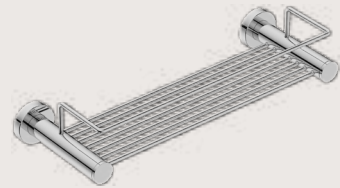

Firmly secured to the mounting, the unique RIGID Loc mounting pulls the accessory firmly against the cover plate and locks it securely in place.

Prevents Movement

The gripping ribs along with the adhesive template help prevent movement even on ultra-smooth surfaces.

paper holder type 1 right
Model: 4601

paper holder type 2
Model: 4602

paper holder type 2 + flap
Model: 4603

robe hook single
Model: 4610

robe hook double
Model: 4611

shower rack 330mm
Model: 4620

glass tumbler + holder
Model: 4632