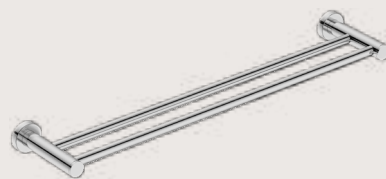

toilet brush + holder
Model: 4638

towel ring
Model: 4640

RIGID LOC
MOUNTING
SYSTEM

GRADE 304
STAINLESS STEEL

15
YEAR LIMITED
GUARANTEE

COLOUR
OPTIONS

paper holder spare
Model: 4604

paper holder double
Model: 4606

paper holder type 1 left
Model: 4607

glass shelf 330mm
Model: 4625

shower foot rest
Model: 4629

soap rack
Model: 4630

single towel rail
Model: 4670, 430mm ● ● ●
Model: 4672, 650mm ● ● ●
Model: 4675, 800mm ● ● ●
Model: 4678, 1100mm ● ●

double towel rail
Model: 4682, 650mm ● ● ●
Model: 4685, 800mm ● ● ●
Model: 4688, 1100mm ● ●

towel shelf + hang bar 650mm
Model: 4693 ● ●

This range is available in a polished POLS or a brushed BRSH finish. For colour options available in this range, refer to the colour discs below each item. Bathroom Butler reserves the right to alter and/or remove designs from time to time without prior notice.

Complete the look...
HEATED TOWEL RAILS

NATURAL COLLECTION

HYGIENICALLY DRY

Bathroom Butler heated towel rails use Dry Element Technology or DET which ensures quicker heat up times, reaching optimum temperature within 10min. With the wattage of the average size heated rail being the same as a single light bulb, they don't cost much to run either.