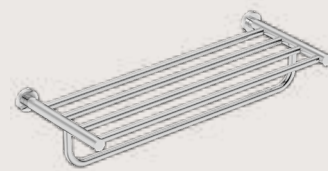

paper holder type 1 left
Model: 4607

glass shelf 330mm
Model: 4625

shower foot rest
Model: 4629

soap rack
Model: 4630

single towel rail
Model: 4670, 430mm ● ● ●
Model: 4672, 650mm ● ● ●
Model: 4675, 800mm ● ● ●
Model: 4678, 1100mm ● ●

double towel rail
Model: 4682, 650mm ● ● ●
Model: 4685, 800mm ● ● ●
Model: 4688, 1100mm ● ●

towel shelf + hang bar 650mm
Model: 4693 ● ●

This range is available in a polished POLS or a brushed BRSH finish. For colour options available in this range, refer to the colour discs below each item. Bathroom Butler reserves the right to alter and/or remove designs from time to time without prior notice.

Complete the look...
HEATED TOWEL RAILS

NATURAL COLLECTION

HYGIENICALLY DRY

Bathroom Butler heated towel rails use Dry Element Technology or DET which ensures quicker heat up times, reaching optimum temperature within 10min. With the wattage of the average size heated rail being the same as a single light bulb, they don't cost much to run either.