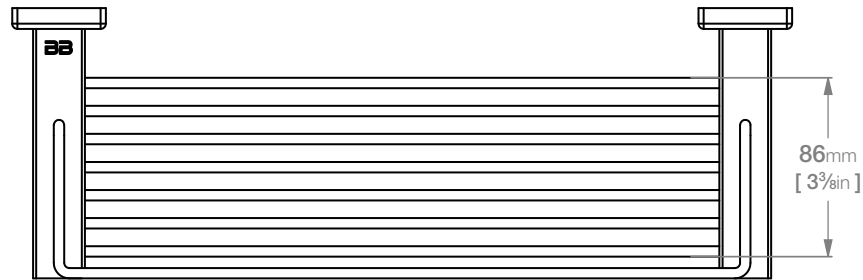

8520 SHOWER RACK 330mm(13in)

8500 Series Premium Collection

Wall Fixings Supplied:
Masonry

Code: 8520POLS
Finish: Polished
GRADE 304 Stainless Steel

Code: 8520BRSH
Finish: Brushed
GRADE 304 Stainless Steel

Original UX Fischer® Wall Plug supplied, phased in from June 2015.

Dimensions given are in **mm** and [**inches**].
Bathroom Butler® reserves the right to alter and/or remove designs from time to time without prior notice.
This drawing is to be used for reference purposes only. E &O.E.