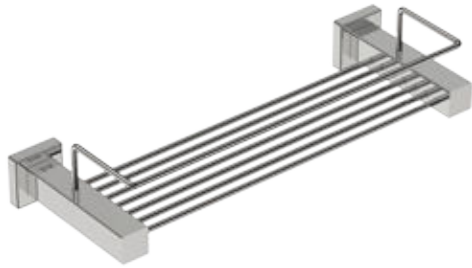

8520 SHOWER RACK 330mm(13in)

8500 Series Premium Collection

Wall Fixings Supplied:
Masonry

Code: 8520POLS
Finish: Polished
GRADE 304 Stainless Steel

Code: 8520BRSH
Finish: Brushed
GRADE 304 Stainless Steel

Original UX Fischer® Wall Plug supplied, phased in from June 2015.

Dimensions given are in **mm** and [**inches**].
Bathroom Butler® reserves the right to alter and/or remove designs from time to time without prior notice.
This drawing is to be used for reference purposes only. E &O.E.