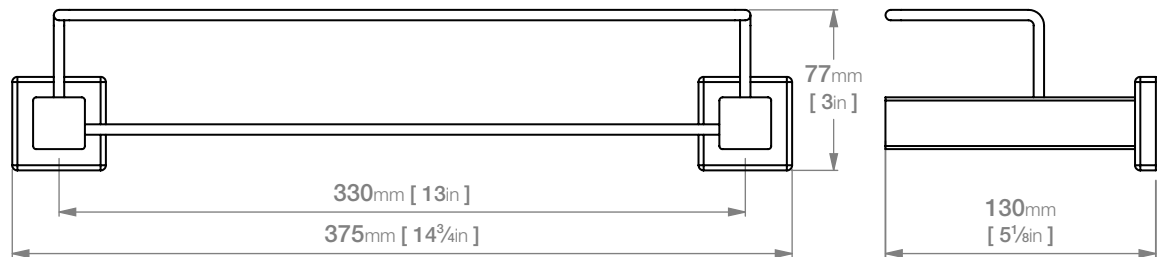

8520 SHOWER RACK 330mm(13in)

8500 Series Premium Collection

Wall Fixings Supplied:
Masonry

Code: 8520POLS
Finish: Polished
GRADE 304 Stainless Steel

Code: 8520BRSH
Finish: Brushed
GRADE 304 Stainless Steel

Original UX Fischer® Wall Plug supplied, phased in from June 2015.

Dimensions given are in **mm** and [**inches**].
Bathroom Butler® reserves the right to alter and/or remove designs from time to time without prior notice.
This drawing is to be used for reference purposes only. E &O.E.