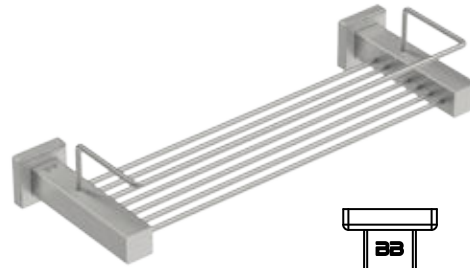

8520 SHOWER RACK 330mm(13in)

8500 Series Premium Collection

Wall Fixings Supplied:
Masonry

Code: 8520POLS
Finish: Polished
GRADE 304 Stainless Steel

Code: 8520BRSH
Finish: Brushed
GRADE 304 Stainless Steel

Original UX Fischer® Wall Plug supplied, phased in from June 2015.

Dimensions given are in **mm** and [**inches**].
Bathroom Butler® reserves the right to alter and/or remove designs from time to time without prior notice.
This drawing is to be used for reference purposes only. E &O.E.