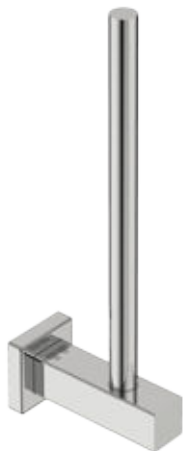

8504 PAPER HOLDER SPARE

8500 Series Premium Collection

Code: 8504POLS

Finish: Polished

GRADE 304 Stainless Steel

Code: 8504BRSH

Finish: Brushed

GRADE 304 Stainless Steel

Dimensions given are in **mm** and [**inches**].

Bathroom Butler® reserves the right to alter and/or remove designs from time to time without prior notice.

This drawing is to be used for reference purposes only. E &O.E.