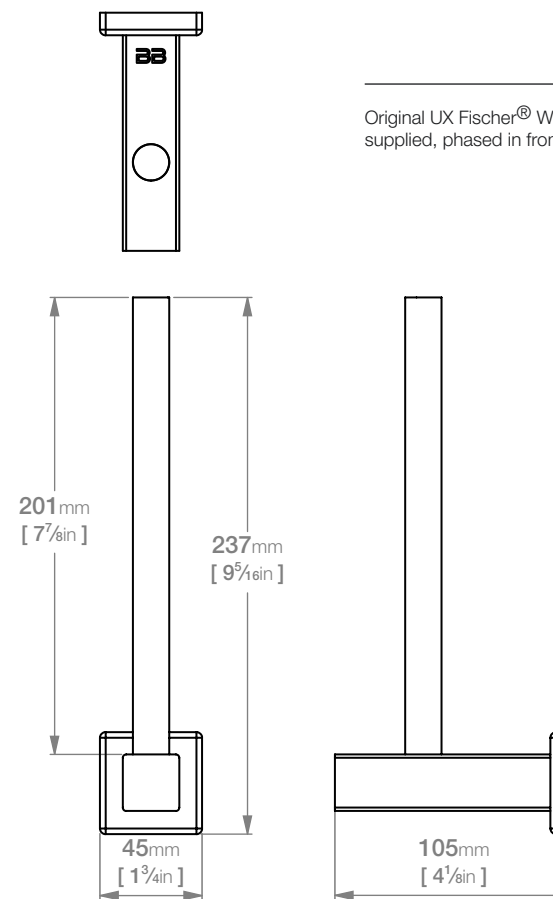

Wall Fixings Supplied:
Masonry

Original UX Fischer® Wall Plug supplied, phased in from June 2015.

BB™ BATHROOM BUTLER

USA: 631.464.2851 • info@bathroombutler.com • www.bathroombutler.com
South Africa: 0860 104 653 • info@bathroombutler.co.za • www.bathroombutler.co.za
Australia: 1300 133 320 • sales@bathe.net.au • www.bathe.net.au
Mauritius: 230 242 1248 • sales@lisinggroup.com • www.bathroombutler.com

Document version **2.3**
Product version **2.1**