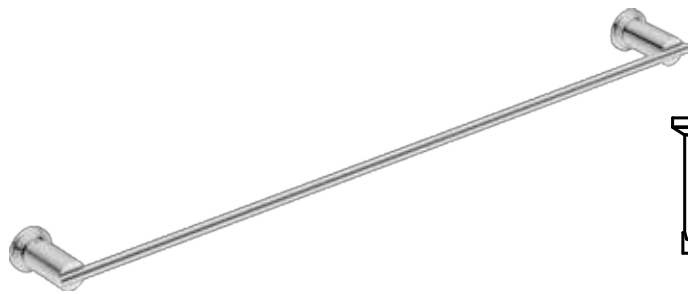

5875 SINGLE TOWEL RAIL 800mm / 32"

5800 Series Exclusive Collection

*SOUTH AFRICA: Exclusively available through SELECTED Stores ONLY.

Wall Fixings Supplied:
Masonry

Original UX Fischer® Wall Plug supplied, phased in from June 2015.

Code: 5875POL5

Finish: Polished

GRADE 304 Stainless Steel

Dimensions given are in **mm** and [**inches**].

Bathroom Butler® reserves the right to alter and/or remove designs from time to time without prior notice.