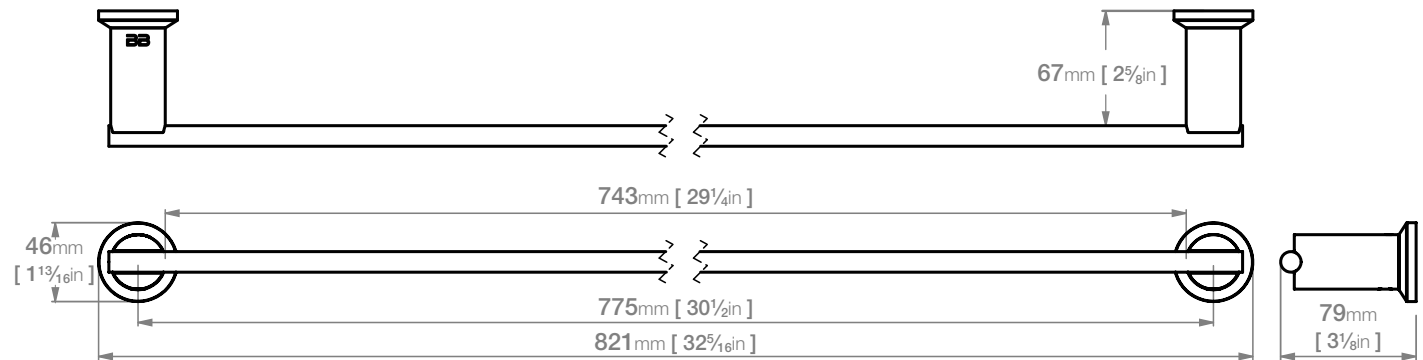

5875 SINGLE TOWEL RAIL 800mm / 32"

5800 Series Exclusive Collection

*SOUTH AFRICA: Exclusively available through SELECTED Stores ONLY.

Wall Fixings Supplied:
Masonry

Original UX Fischer® Wall Plug supplied, phased in from June 2015.

Code: 5875POL5

Finish: Polished

GRADE 304 Stainless Steel

Dimensions given are in **mm** and [**inches**].

Bathroom Butler® reserves the right to alter and/or remove designs from time to time without prior notice.