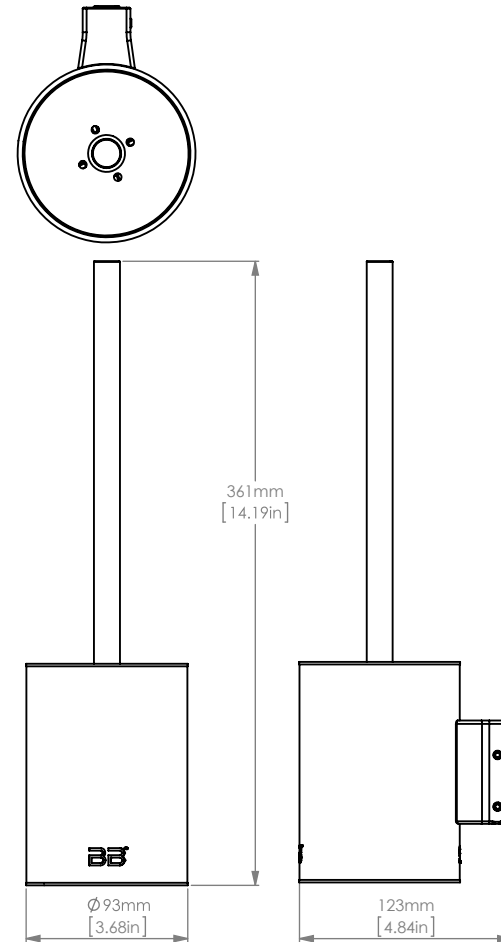

Wall Fixings Supplied:
Masonry

Original UX Fischer® Wall Plug supplied, phased in from June 2015.

BB™ BATHROOM
BUTLER

USA: 631.464.2851 • info@bathroombutler.com • www.bathroombutler.com
South Africa: 0860 104 653 • info@bathroombutler.co.za • www.bathroombutler.co.za
Australia: 1300 133 320 • sales@bathe.net.au • www.bathe.net.au
Mauritius: 230 242 1248 • sales@lisinggroup.com • www.bathroombutler.com

Document version **2.5**
Product version **2.5**