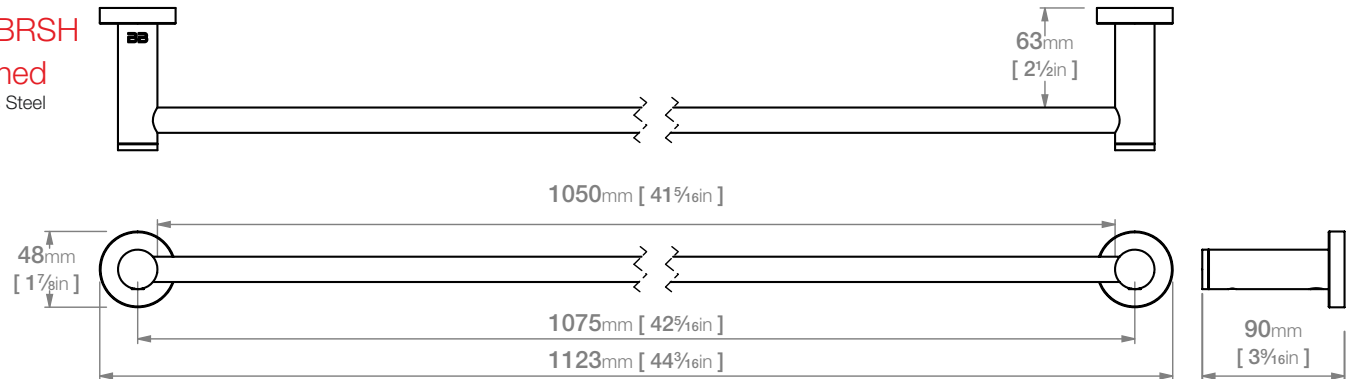

4678 SINGLE TOWEL RAIL 1100mm / 43"

4600 Series Premium Collection

Wall Fixings Supplied:
Masonry

Original UX Fischer® supplied,
phased in from June 2015.

Code: 4678POLS
Finish: Polished
GRADE 304 Stainless Steel

Code: 4678BRSH
Finish: Brushed
GRADE 304 Stainless Steel

Dimensions given are in **mm** and [**inches**].
Bathroom Butler® reserves the right to alter and/or remove
designs from time to time without prior notice.
This drawing is to be used for reference purposes only. E &O.E.