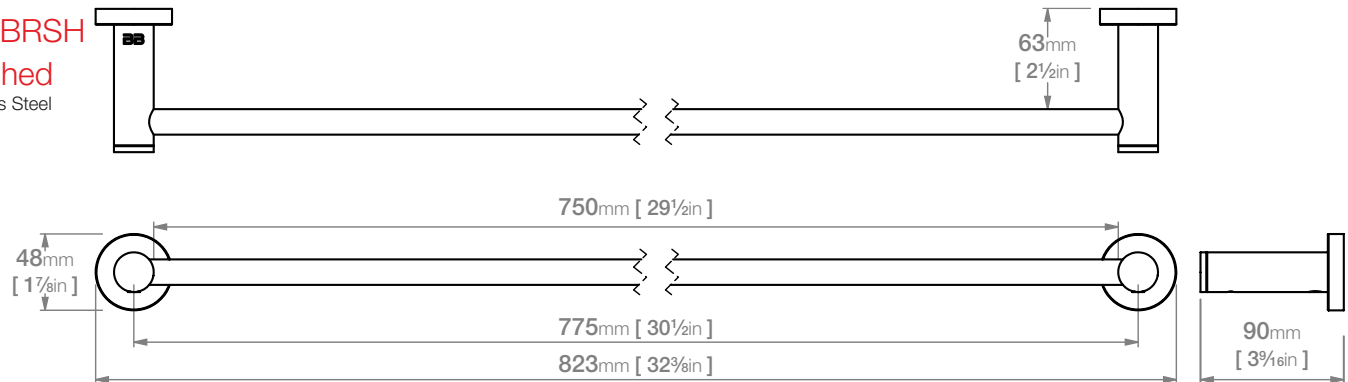

4675 SINGLE TOWEL RAIL 800mm / 32"

4600 Series Premium Collection

Wall Fixings Supplied:
Masonry

Original UX Fischer® supplied,
phased in from June 2015.

Code: 4675POLS
Finish: Polished
GRADE 304 Stainless Steel

Code: 4675BRSH
Finish: Brushed
GRADE 304 Stainless Steel

Dimensions given are in **mm** and **[inches]**.
Bathroom Butler® reserves the right to alter and/or remove
designs from time to time without prior notice.
This drawing is to be used for reference purposes only. E &O.E.