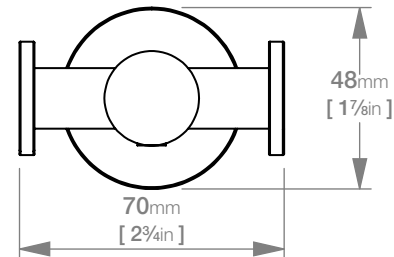

BB™ BATHROOM BUTLER

USA: 631.464.2851 • info@bathroombutler.com • www.bathroombutler.com
South Africa: 0860 104 653 • info@bathroombutler.co.za • www.bathroombutler.co.za
Australia: 1300 133 320 • sales@bathe.net.au • www.bathe.net.au
Mauritius: 230 242 1248 • sales@lisingroup.com • www.bathroombutler.com

Document version **2.3**
Product version **2.1**