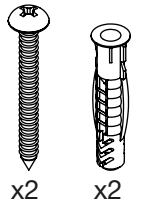

BB™ BATHROOM BUTLER