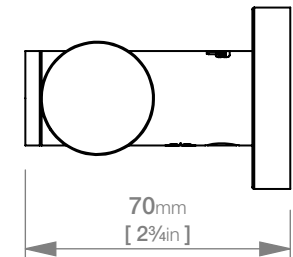

BB™ BATHROOM BUTLER

USA: 631.464.2851 • info@bathroombutler.com • www.bathroombutler.com
South Africa: 0860 104 653 • info@bathroombutler.co.za • www.bathroombutler.co.za
Australia: 1300 133 320 • sales@bathe.net.au • www.bathe.net.au
Mauritius: 230 242 1248 • sales@lisingroup.com • www.bathroombutler.com

Document version **2.3**
Product version **2.1**