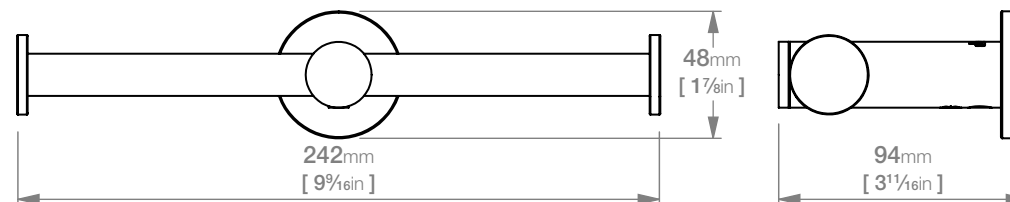

4606 PAPER HOLDER DOUBLE

4600 Series Premium Collection

Wall Fixings Supplied:
Masonry

Original UX Fischer® supplied,
phased in from June 2015.

Code: 4606POLS
Finish: Polished
GRADE 304 Stainless Steel

Code: 4606BRSH
Finish: Brushed
GRADE 304 Stainless Steel

Dimensions given are in **mm** and [**inches**].
Bathroom Butler® reserves the right to alter and/or remove
designs from time to time without prior notice.
This drawing is to be used for reference purposes only. E &O.E.