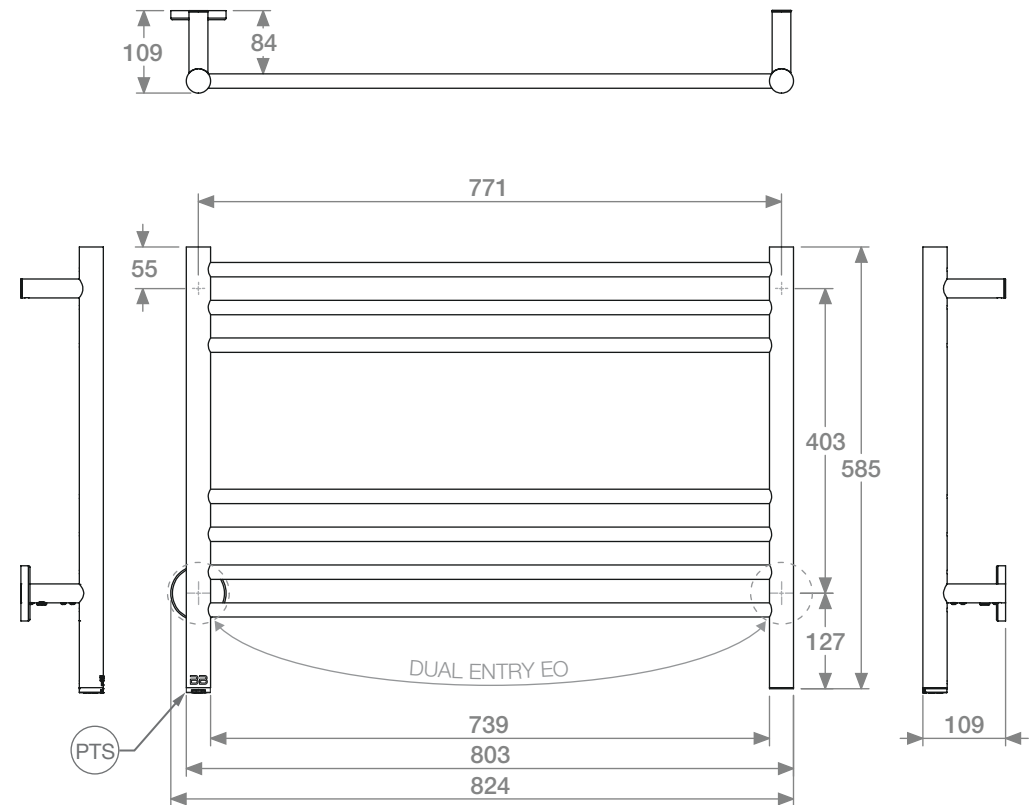

NATURAL 7 Bar 800mm STR-PTS 230V

POLISHED GRADE 304 Stainless Steel

Controller Features - PTSelect Switch:

- Temperature Adjustment • ON / OFF Switch • RED LED Indicator

Controller Technical Specifications:

Controller: PTSelect Switch
INPUT Voltage Range: 190VAC~250VAC
Operating Frequency: 50 Hz \pm 2%
Load Capability: 0.18A~4A
Load Control Range: 40~100%
Standby Current: 3.0mA

HTR Technical Specifications:

Model: NAT07241-PTS-POLS
Size: 824mm (width) x 585mm (height)
Power: 95 Watts
Current: 0.41 Amps
Volts: 230 VAC
IP Rating: IPX5

Suggested Height of Electrical Outlet = 1075mm
(this is only an indication as every installation is different)

NOTES:

*EO Denotes DUAL ENTRY Electrical Outlet connection

*PTS Denotes location of PTSelect Switch

Dimensions given are in mm. Bathroom Butler® reserves the right to alter and/or remove designs from time to time without prior notice. This drawing is to be used for reference purposes only. E & O.E. This product may not be available in your specific country, please check local website for availability. Copyright Bathroom Butler® 2016