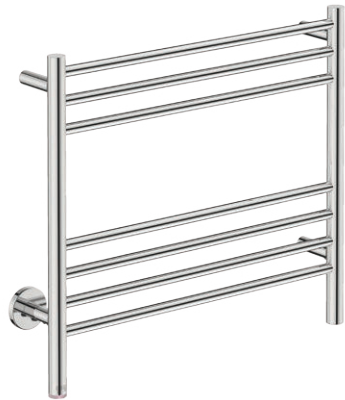

NATURAL 7 Bar 650mm STR-PTS 230V

POLISHED GRADE 304 Stainless Steel

Controller Features - PTSelect Switch:

- Temperature Adjustment • ON / OFF Switch • RED LED Indicator

Controller Technical Specifications:

Model: NAT07231-PTS-POLS
Size: 674mm (width) x 585mm (height)
Power: 80 Watts
Current: 0.35 Amps
Volts: 230 VAC
IP Rating: IPX5

Suggested Height of Electrical Outlet = 1075mm
(this is only an indication as every installation is different)