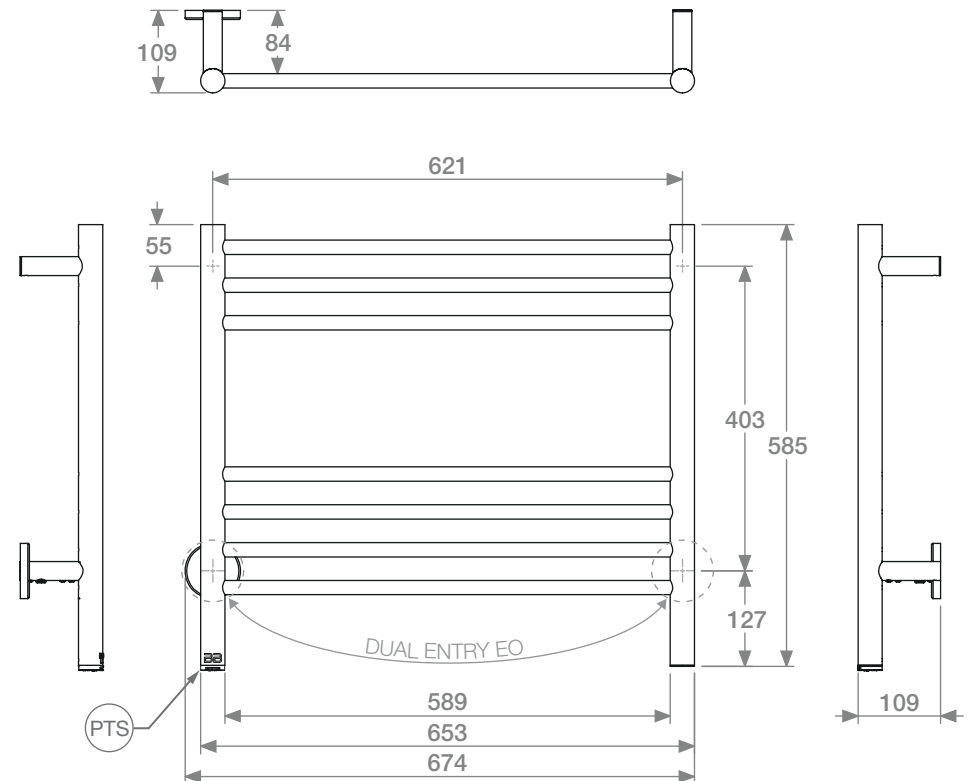

NATURAL 7 Bar 650mm STR-PTS 230V

POLISHED GRADE 304 Stainless Steel

Controller Features - PTSelect Switch:

- Temperature Adjustment • ON / OFF Switch • RED LED Indicator

Controller Technical Specifications:

Controller: PTSelect Switch
INPUT Voltage Range: 190VAC~250VAC
Operating Frequency: 50 Hz \pm 2%
Load Capability: 0.18A~4A
Load Control Range: 40~100%
Standby Current: 3.0mA

HTR Technical Specifications:

Model: NAT07231-PTS-POLS
Size: 674mm (width) x 585mm (height)
Power: 80 Watts
Current: 0.35 Amps
Volts: 230 VAC
IP Rating: IPX5

Suggested Height of Electrical Outlet = 1075mm
(this is only an indication as every installation is different)

NOTES:

*EO Denotes DUAL ENTRY Electrical Outlet connection

*PTS Denotes location of PTSelect Switch

Dimensions given are in mm. Bathroom Butler® reserves the right to alter and/or remove designs from time to time without prior notice. This drawing is to be used for reference purposes only. E & O.E. This product may not be available in your specific country, please check local website for availability.
 Copyright Bathroom Butler® 2016