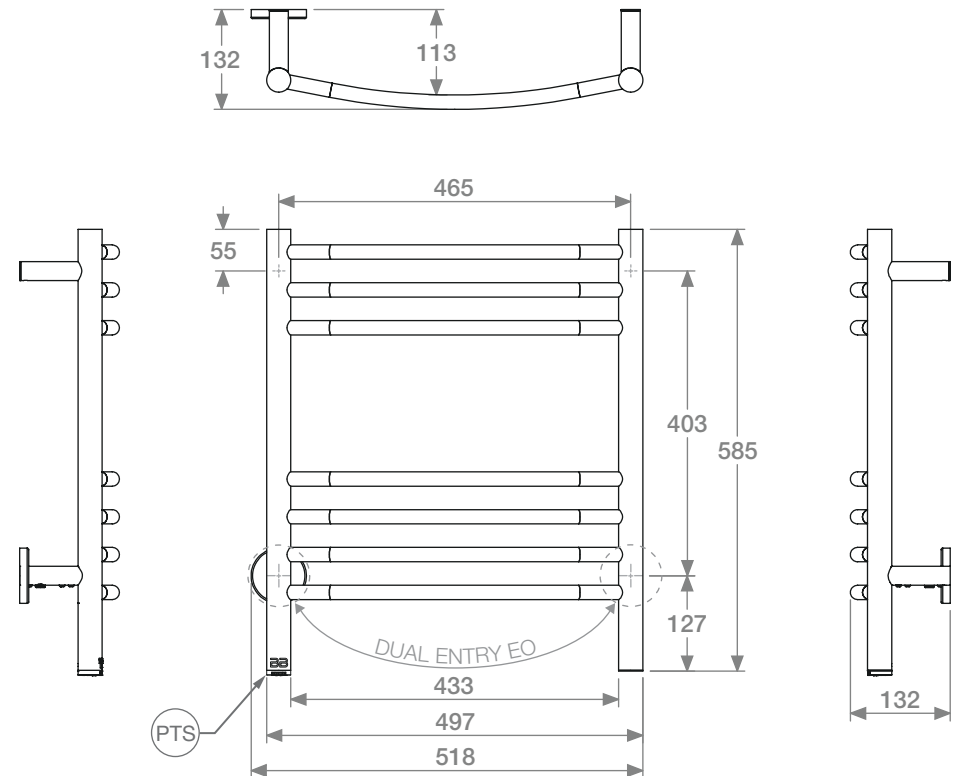

NATURAL 7 Bar 500mm CRV-PTS 230V

POLISHED GRADE 304 Stainless Steel

Controller Features - PTSelect Switch:

- Temperature Adjustment • ON / OFF Switch • RED LED Indicator

Controller Technical Specifications:

Model: NAT07222-PTS-POLS
Size: 518mm (width) x 585mm (height)
Power: 60 Watts
Current: 0.26 Amps
Volts: 230 VAC
IP Rating: IPX5

Suggested Height of Electrical Outlet = 1075mm
(this is only an indication as every installation is different)

NOTES:

*EO Denotes DUAL ENTRY Electrical Outlet connection

*PTS Denotes location of PTSelect Switch

Dimensions given are in mm. Bathroom Butler® reserves the right to alter and/or remove designs from time to time without prior notice. This drawing is to be used for reference purposes only. E & O.E. This product may not be available in your specific country, please check local website for availability.
 Copyright Bathroom Butler® 2016