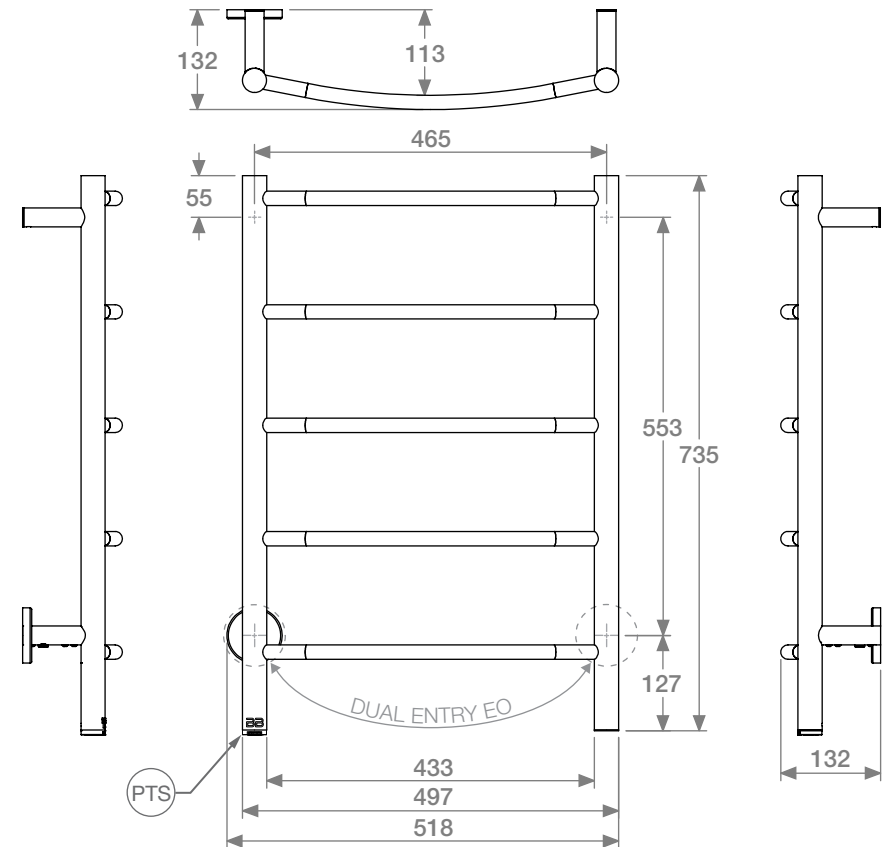

NATURAL 5 Bar 500mm CRV-PTS 230V

POLISHED GRADE 304 Stainless Steel

Controller Features - PTSelect Switch:

- Temperature Adjustment • ON / OFF Switch • RED LED Indicator

Controller Technical Specifications:

Model: NAT05222-PTS-POLS
Size: 518mm (width) x 735mm (height)
Power: 65 Watts
Current: 0.28 Amps
Volts: 230 VAC
IP Rating: IPX5

Suggested Height of Electrical Outlet = 1050mm
(this is only an indication as every installation is different)

NOTES:

- *EO Denotes DUAL ENTRY Electrical Outlet connection
- *PTS Denotes location of PTSelect Switch

Dimensions given are in mm. Bathroom Butler® reserves the right to alter and/or remove designs from time to time without prior notice. This drawing is to be used for reference purposes only. E & O.E. This product may not be available in your specific country, please check local website for availability. Copyright Bathroom Butler® 2016