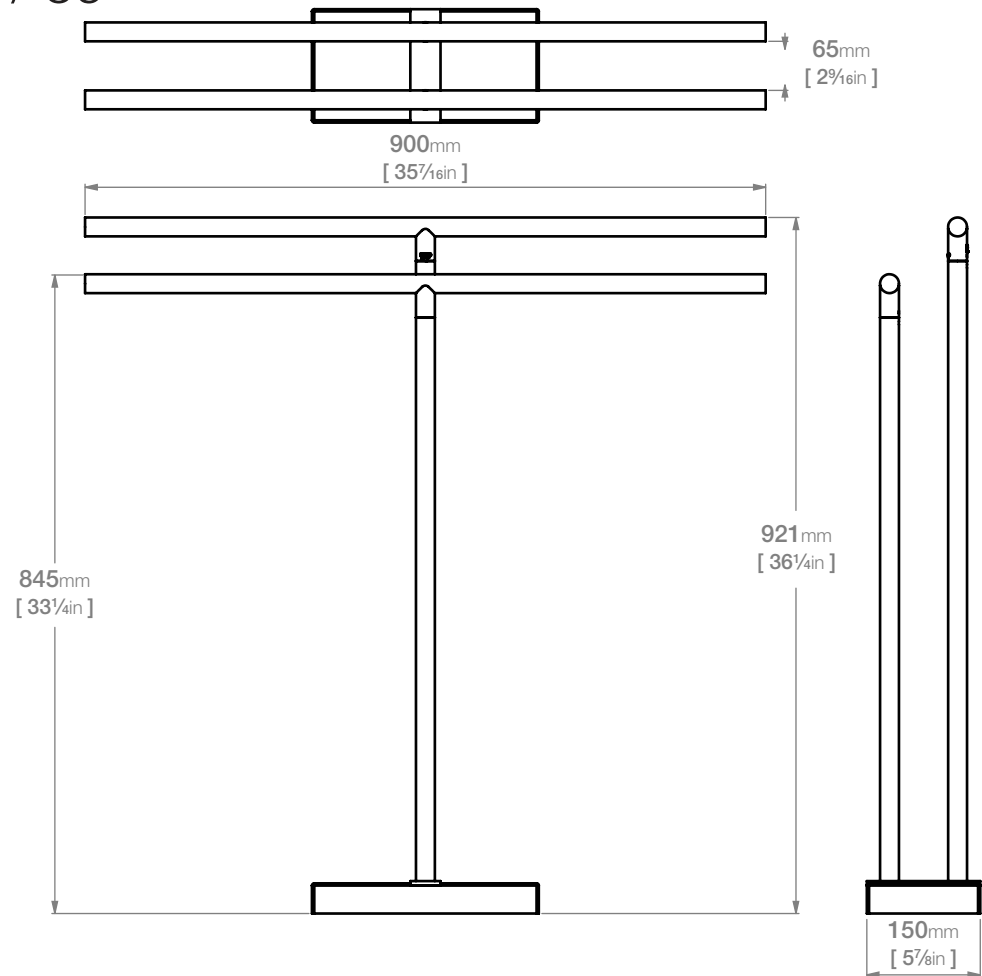

BB™ BATHROOM BUTLER

USA: 631.464.2851 • info@bathroombutler.com • www.bathroombutler.com
South Africa: 0860 104 653 • info@bathroombutler.co.za • www.bathroombutler.co.za
Australia: 1300 133 320 • sales@bathe.net.au • www.bathe.net.au
Mauritius: 230 242 1248 • sales@lisinggroup.com • www.bathroombutler.com

Document version **2.3**
Product version **2.2**