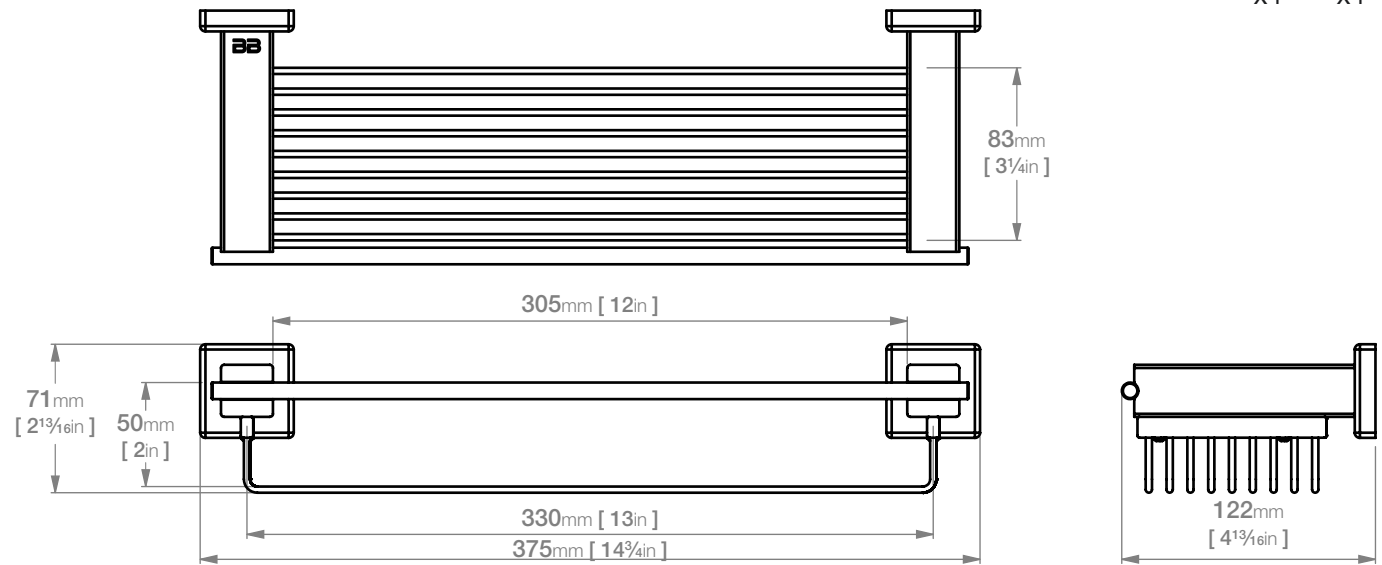

Copyright Bathroom Butler® 2019

BB™ BATHROOM BUTLER

USA: 631.464.2851 • info@bathroombutler.com • www.bathroombutler.com
South Africa: 0860 104 653 • info@bathroombutler.co.za • www.bathroombutler.co.za
Australia: 1300 133 320 • sales@bathe.net.au • www.bathe.net.au
Mauritius: 230 242 1248 • sales@lisinggroup.com • www.bathroombutler.com

Document version **1.2**
Product version **2.1**