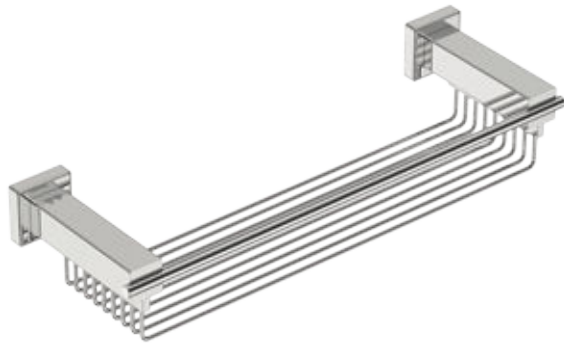

8620 SHOWER RACK 330mm / 13"

8600 Series Exclusive Collection

*South Africa: Exclusively available through Bathroom Bizarre Stores ONLY

Wall Fixings Supplied:
Masonry

Original UX Fischer® Wall Plug supplied, phased in from June 2015.

Code: 8620POL5

Finish: Polished

GRADE 304 Stainless Steel

Dimensions given are in **mm** and [**inches**].

Bathroom Butler® reserves the right to alter and/or remove designs from time to time without prior notice.