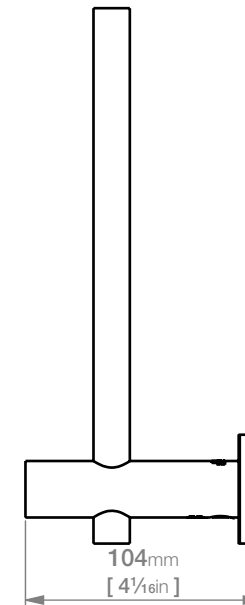

BB™ BATHROOM BUTLER

USA: 631.464.2851 • info@bathroombutler.com • www.bathroombutler.com
South Africa: 0860 104 653 • info@bathroombutler.co.za • www.bathroombutler.co.za
Australia: 1300 133 320 • sales@bathe.net.au • www.bathe.net.au
Mauritius: 230 242 1248 • sales@lisinggroup.com • www.bathroombutler.com

Document version **2.2**

Product version **2.1**