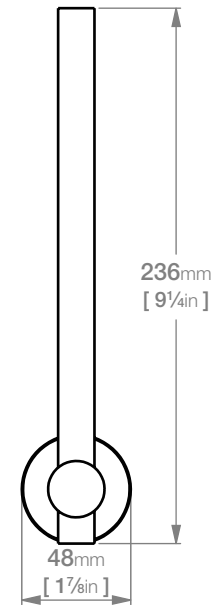

# 4804 PAPER HOLDER SPARE

Dimensions given are in **mm** and [**inches**].

Bathroom Butler® reserves the right to alter and/or remove designs from time to time without prior notice.

This drawing is to be used for reference purposes only. E & O.E.

**Copyright Bathroom Butler® 2019**

Wall Fixings Supplied:

**Masonry**

Original UX Fischer® Wall Plug supplied, phased in from June 2015.

**BB™ BATHROOM BUTLER**

USA: 631.464.2851 • info@bathroombutler.com • www.bathroombutler.com  
South Africa: 0860 104 653 • info@bathroombutler.co.za • www.bathroombutler.co.za  
Australia: 1300 133 320 • sales@bathe.net.au • www.bathe.net.au  
Mauritius: 230 242 1248 • sales@lisinggroup.com • www.bathroombutler.com